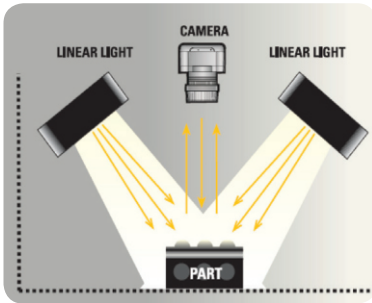

To Order, Specify;

- ① Base Part Number   ② LED Color   ③ Lens   ④ Diffuser   ⑤ Driver Option   ⑥ Cable Option

MLL12	470	12	SD	A	MC4
$500	$0	$0	$0	$85	$0

Bar lights use LED arrays in compact, linear units to provide economical illumination for a variety of tasks. Available in a variety of lengths, bar lights are useful for large area illumination when used in opposing pairs or in a picture frame mounting orientation. Bar Lights can also be used in place of Spot or Ring Lights when greater intensity is required.