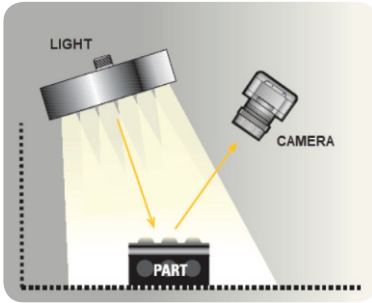

To Order, Specify;

1. ❶ Base Part Number
   ❷ LED Color
   ❸ Lens
   ❹ Diffuser
   ❺ Driver Option
   ❻ Cable Option

3.5" Ring Light LED's - Pack-

MRL2.5	470	16	SD	A	MC4
$650	$0	$0	$0	$85	$0

Spot Lights are typically characterized as general purpose lighting. They may be used to create both bright field and dark field effects, depending on the light angle of incidence. Working distances can be short to long, depending on available intensity and beam spread. Small spot lights are beneficial when deployed in tight spaces.