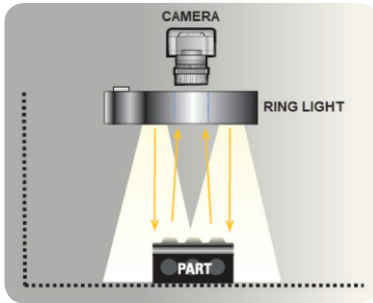

To Order, Specify;

1. ❶ Base Part Number
   ❷ LED Color
   ❸ Lens
   ❹ Diffuser
   ❺ Driver Option
   ❻ Cable Option

3.5" Ring Light LED's - Pack-

MRL2.5	470	16	SD	A	MC4
$650	$0	$0	$0	$85	$0

Bright Field Ring Lights provide illumination directly onto an object, at angles of incidence above 45 degrees from horizontal, creating distinct shadows or general purpose illumination depending on subject features. This type of lighting is effective when used on objects requiring high degrees of contrast, but may create unwanted specular reflections when directed at shiny or reflective materials because of the high angle of incidence. Working distances can be short to very long.