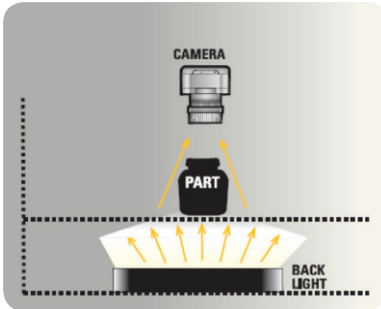

To Order, Specify;

1 Base Part Number	2 LED Color	3 Diffuser Type	4 Driver Option	5 Cable Option
MBL22	470	WD	A	MC4
$750	$0	$0	$85	$0