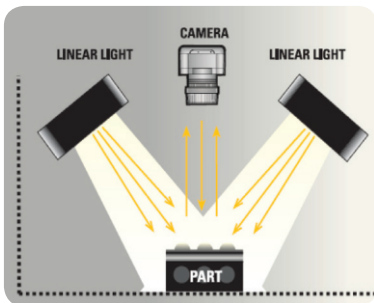

Bar Lights, also known as Linear Array Lights, offer both bright field and dark field illumination, depending on angle of incidence with respect to the object of interest.