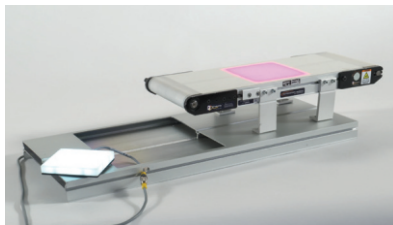

All Spectrum Illumination's Standard Series Back Lights can be configured for conveyor applications with the selection of the WDC diffuser option.

Shown with WDC Diffuser for conveyor applications

Shown with WD Diffuser