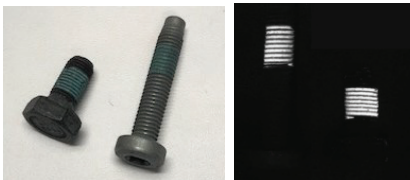

Application Examples

Object: Bolt coating Inspection. Bolts with resin applied for thread lock. UV light illuminated the resin coating.