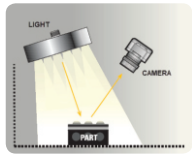

Object: Plastic Food Packaging
Wash down dome light allows a clear image showing

1 Base Part Number	List Price	2 LED Color	3 Diffuser Type	4 Cable Option
WBL44 4" X 4" Back Light LED Wash Down - Package Includes Light, and 4 Meter Stainless Steel Cable	$1750	470 + $100 Blue	WD + $0 White Diffuser	WSC4 + $0 Washdown Std Series Cable 4 meter
		530 + $100 Green	CC + $0 Clear Cover	
		660 + $0 Red	SD + $0 Standard Diffuser	
		880 + $0 Infrared		
		WHI + $0 White		
			WSC8 + $60 Washdown Std Series Cable 8 meter	
			WSC15 + $80 Washdown Std Series Cable 15 meter	
			WSC30 * Washdown Std Series Cable 30 meter