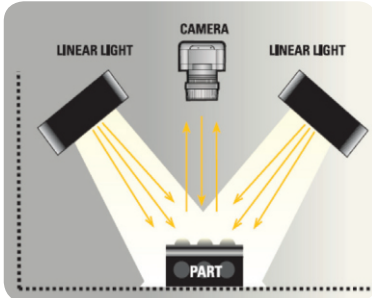

To Order, Specify;

1 Base Part Number	2 LED Color	3 Lens Type	4 Diffuser	5 Cable Option
EL300	470	16	CC	EC5
$750	$0	$0	$0	$20