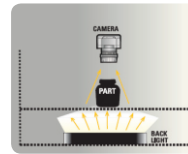

Object: Plastic Food Packaging
Wash down dome light allows a clear image showing

1 Base Part Number	List Price	2 LED Color	3 Diffuser Type	4 Cable Option
WBL44 4" X 4" Back Light LED Wash Down - Package Includes Light, and 4 Meter Stainless Steel Cable	$1750	470 + $100 Blue	WD + $0 White Diffuser	WSC4 + $0 Washdown Std Series Cable 4 meter
		530 + $100 Green	CC + $0 Clear Cover	
		660 + $0 Red	SD + $0 Standard Diffuser	
		880 + $0 Infrared		
		WHI + $0 White		
			WSC8 + $60 Washdown Std Series Cable 8 meter	
			WSC15 + $80 Washdown Std Series Cable 15 meter	
			WSC30 * Washdown Std Series Cable 30 meter