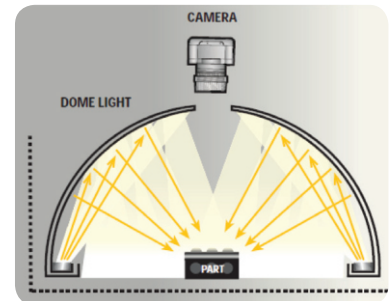

**Application Examples**

*Object: Embossed Logo on Metallic Surface*  
Dome light removes the glare and provides a high contrast image.