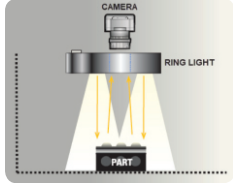

## Standard-Series Ring Lights

**Features:**

- No driver/controller required
- HS (High Speed) Strobe

**Technology**

- 24 VDC
- M12 connector for quick disconnect
- Available in 2 colors, Ultra-Violet, and Infrared
- Available in 4 sizes
- 10 Year Warranty\* - 100,000 hours