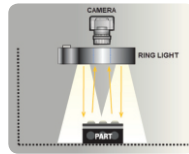

Object: Plastic Food Packaging
Wash down dome light allows a clear image showing

1 Base Part Number	List Price	2 LED Color	3 Diffuser Type	4 Cable Option
WBL44 4" X 4" Back Light LED Wash Down - Package Includes Light, and 4 Meter Stainless Steel Cable	$1750	470 + $100 Blue	WD + $0 White Diffuser	WSC4 + $0 Washdown Std Series Cable 4 meter
		530 + $100 Green	CC + $0 Clear Cover	
		660 + $0 Red	SD + $0 Standard Diffuser	
		880 + $0 Infrared		
		WHI + $0 White		
			WSC8 + $60 Washdown Std Series Cable 8 meter	
			WSC15 + $80 Washdown Std Series Cable 15 meter	
			WSC30 * Washdown Std Series Cable 30 meter