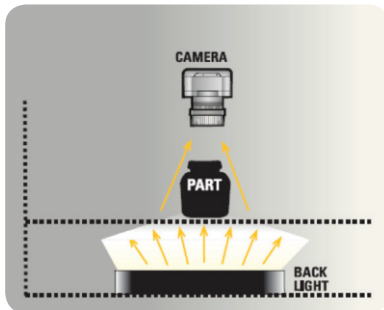

Standard-Series Back Lights

Features:

- •M12 connector for quick disconnect
- •High speed built-in strobe
- •24VDC
- •No driver/controller required
- •Available in 4 colors and Infrared (IR)
- •Available in 25+ sizes plus custom
- •10 Year Warranty* - 100,000 hours

Backlights run directly on 24 VD and have strobe control. Backlights come with a standard 4 pin m12 connector. Spectrum Illumination Standard Series Lights are engineered to provide up to 100,000 hours of trouble free operation.

To Order, Specify;

① Base Part Number	SBL22
	$510
② Specify LED Color	470
	+ $15
③ Specify Diffuser Type	WD
	+ $0
④ Specify Cable Option	SC4
	+ $0