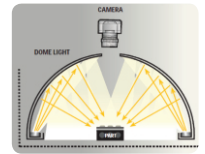

Object: Plastic Food Packaging
Wash down dome light allows a clear image showing

1 Base Part Number	List Price	2 LED Color	3 Diffuser Type	4 Cable Option
WBL44 4" X 4" Back Light LED Wash Down - Package Includes Light, and 4 Meter Stainless Steel Cable	$1750	470 + $100 Blue	WD + $0 White Diffuser	WSC4 + $0 Washdown Std Series Cable 4 meter
		530 + $100 Green	CC + $0 Clear Cover	
		660 + $0 Red	SD + $0 Standard Diffuser	
		880 + $0 Infrared		
		WHI + $0 White		
			WSC8 + $60 Washdown Std Series Cable 8 meter	
			WSC15 + $80 Washdown Std Series Cable 15 meter	
			WSC30 * Washdown Std Series Cable 30 meter