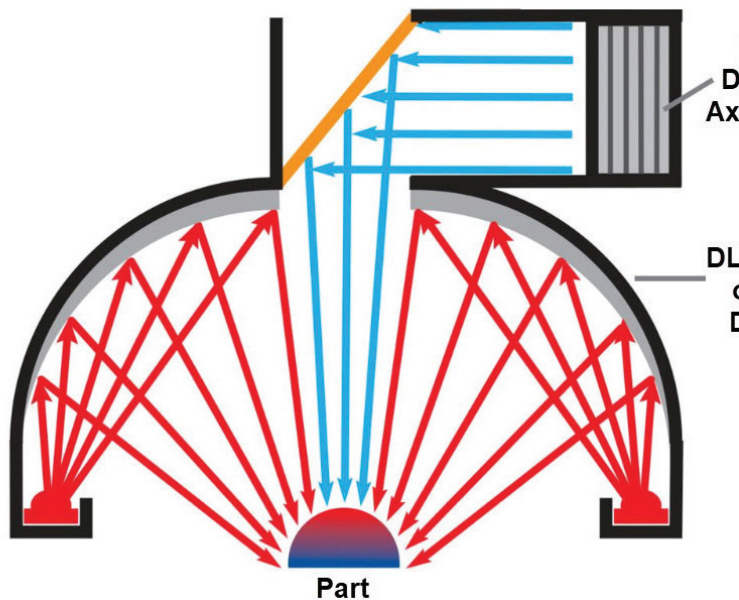

MDA2 Diffused Axial Bracket

Features:

- •Modular designed to fit DL180, DLD180 or MDL7.25 Dome Lights
- •Available in 1 size
- 10 Year Warranty

MDA2-Bracket is used with Diffused Axial Light and Dome Lights to eliminate the appearance of camera viewing hole.

To Order, Specify;

1 Base Part Number	MDA2-Bracket
Example:	$225

1 Base Part Number	List Price
MDA2-Bracket	$225

Mounts MDA2 Light to DL180, DLD180 or MDL7.25 Dome Lights

Standard Dimensions

W	14"
L	44"
H	7.50"
Wgt	1 lbs

Camera

Back Lights
Diffused Axial
Dome Lights
Linear Lights
Oxy Lights
Ring Lights
Spot Lights
Washdown Lights
Controllers & Cables