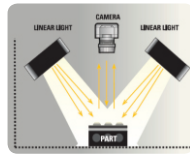

Object: Plastic Food Packaging
Wash down dome light allows a clear image showing

1 Base Part Number	List Price	2 LED Color	3 Diffuser Type	4 Cable Option
WBL44 4" X 4" Back Light LED Wash Down - Package Includes Light, and 4 Meter Stainless Steel Cable	$1750	470 + $100 Blue	WD + $0 White Diffuser	WSC4 + $0 Washdown Std Series Cable 4 meter
		530 + $100 Green	CC + $0 Clear Cover	
		660 + $0 Red	SD + $0 Standard Diffuser	
		880 + $0 Infrared		
		WHI + $0 White		
			WSC8 + $60 Washdown Std Series Cable 8 meter	
			WSC15 + $80 Washdown Std Series Cable 15 meter	
			WSC30 * Washdown Std Series Cable 30 meter