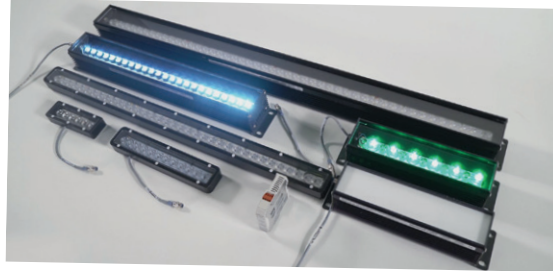

Monster-Series Linear Lights

Features:

- •External driver/controller included
- •High speed Strobe Technology
- •High Power LED's (24 VDC)
- •DIN rail mount driver/controller
- •M12 connector for quick disconnect
- •Available in 8 colors, Ultra-Violet, Infrared
- •Available in 14 sizes
- •10 Year Warranty* - 100,000 hours

Caution –

The supplied LDM adapter must be used for both continuous or strobe operations! Do not connect the fixture directly to 24VDC! Operating the fixture without the supplied LDM adapter will result in premature LED failure and will void the warranty.