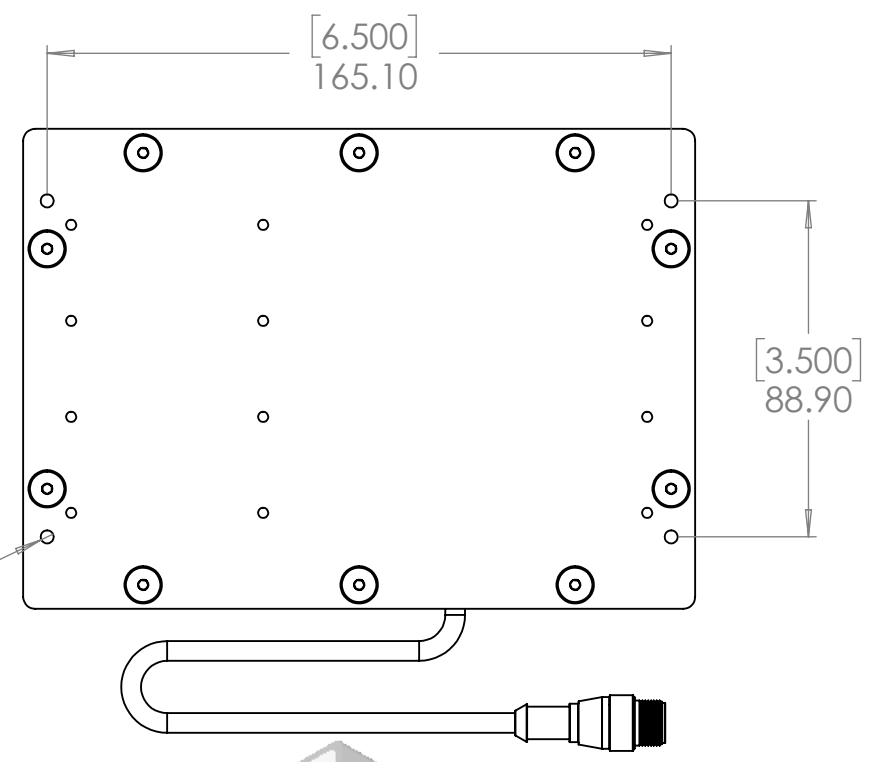

4

3

2

1

4 x 8-32 UNC
 ↓ 13mm [0.5]

/WDC option
 White Diffuser for Conveyor

STANDARD EUROFAST M12 4-PIN MALE CONNECTOR

1	PIN 1 - BROWN / +24VDC
2	PIN 2 - WHITE / NPN STROBE-CONTINUOUS
3	PIN 3 - BLUE / 0VDC RTN
4	PIN 4 - BLACK / PNP STROBE-CONTINUOUS

UNLESS OTHERWISE SPECIFIED:		NAME	DATE
DIMENSIONS ARE IN mm [INCH]	DRAWN	DJH	03/27/26
TOLERANCES:	CHECKED	XXX	X
ANGULAR: MACH ± BEND ±	ENG APPR.		
ONE PLACE DECIMAL ±1.0	MFG APPR.		
TWO PLACE DECIMAL ±0.5	Q.A.		
THREE PLACE DECIMAL ±0.25	COMMENTS:		
INTERPRET GEOMETRIC TOLERANCING PER:			
MATERIAL			
FINISH			
DO NOT SCALE DRAWING			

SPECTRUM ILLUMINATION
 110 W Washington Ave
 Zeeland, MI 49464

Description:
 4" x 6" Standard Backlight

SIZE	DWG. NO.	REV
B	SBL46-XXX	A

SCALE: 1:2 WEIGHT: SHEET 1 OF 1

4

3

2

1