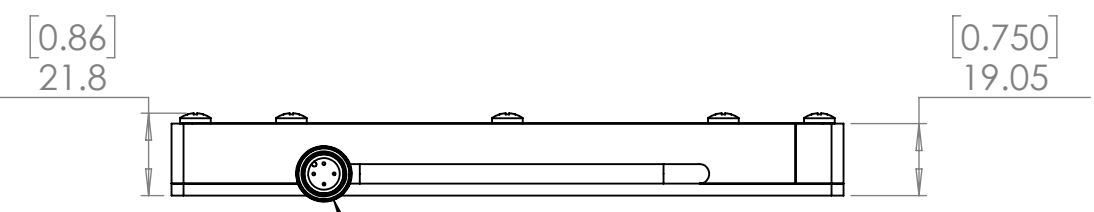

4

3

2

1

4 x 8-32 UNC
 ↓ 13mm [0.5]

/WDC option
 White Diffuser for Conveyor

STANDARD EUROFAST M12 4-PIN MALE CONNECTOR

1	PIN 1 - BROWN / +24VDC
2	PIN 2 - WHITE / NPN STROBE-CONTINUOUS
3	PIN 3 - BLUE / 0VDC RTN
4	PIN 4 - BLACK / PNP STROBE-CONTINUOUS

UNLESS OTHERWISE SPECIFIED:		NAME	DATE
DIMENSIONS ARE IN mm [INCH]	DRAWN	DJH	03/27/26
TOLERANCES:	CHECKED	XXX	X
ANGULAR: MACH ± BEND ±	ENG APPR.		
ONE PLACE DECIMAL ±1.0	MFG APPR.		
TWO PLACE DECIMAL ±0.5	Q.A.		
THREE PLACE DECIMAL ±0.25	COMMENTS:		
INTERPRET GEOMETRIC TOLERANCING PER:			
MATERIAL			
FINISH			
DO NOT SCALE DRAWING			

SPECTRUM ILLUMINATION
 110 W Washington Ave
 Zeeland, MI 49464

Description:
 4" x 6" Standard Backlight

SIZE	DWG. NO.	REV
B	SBL46-XXX	A

SCALE: 1:2 WEIGHT: SHEET 1 OF 1

4

3

2

1