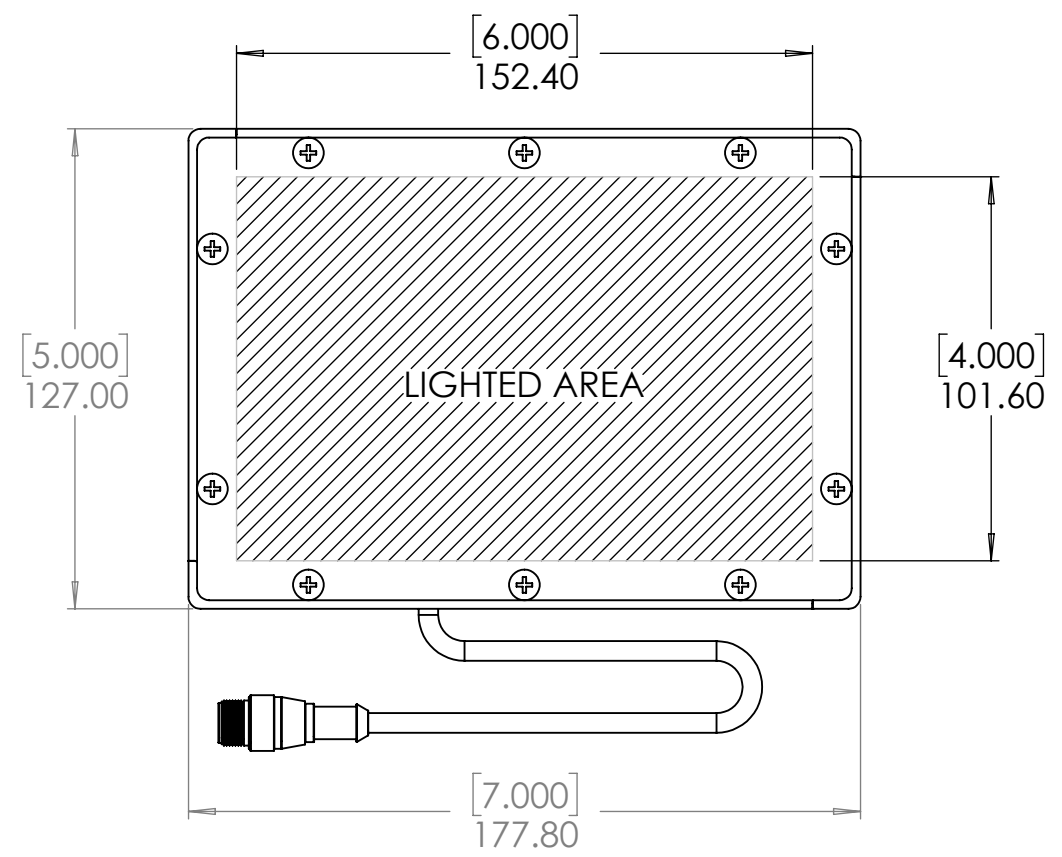

4

3

2

1

4 x 8-32 UNC
 ↓ 13mm [0.5]

/WDC option
 White Diffuser for Conveyor

STANDARD EUROFAST M12 4-PIN MALE CONNECTOR

1	PIN 1 - BROWN / +24VDC
2	PIN 2 - WHITE / NPN STROBE-CONTINUOUS
3	PIN 3 - BLUE / 0VDC RTN
4	PIN 4 - BLACK / PNP STROBE-CONTINUOUS

UNLESS OTHERWISE SPECIFIED:		NAME	DATE
DIMENSIONS ARE IN mm [INCH]	DRAWN	DJH	03/27/26
TOLERANCES:	CHECKED	XXX	X
ANGULAR: MACH ± BEND ±	ENG APPR.		
ONE PLACE DECIMAL ±1.0	MFG APPR.		
TWO PLACE DECIMAL ±0.5	Q.A.		
THREE PLACE DECIMAL ±0.25	COMMENTS:		
INTERPRET GEOMETRIC TOLERANCING PER:			
MATERIAL			
FINISH			
DO NOT SCALE DRAWING			

SPECTRUM ILLUMINATION
 110 W Washington Ave
 Zeeland, MI 49464

Description:
 4" x 6" Standard Backlight

SIZE	DWG. NO.	REV
B	SBL46-XXX	A

SCALE: 1:2 WEIGHT: SHEET 1 OF 1

4

3

2

1