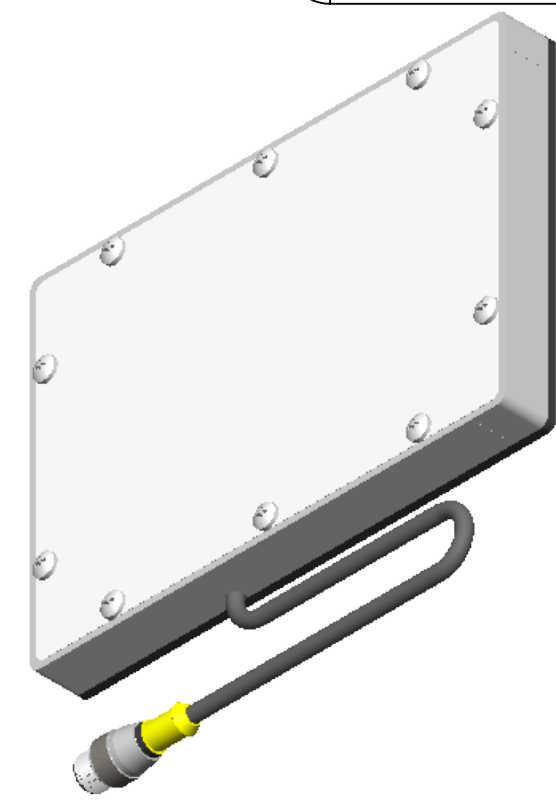

4

3

2

1

4 x 8-32 UNC
 ↓ 13mm [0.5]

/WDC option
 White Diffuser for Conveyor

STANDARD EUROFAST M12 4-PIN MALE CONNECTOR

1	PIN 1 - BROWN / +24VDC
2	PIN 2 - WHITE / NPN STROBE-CONTINUOUS
3	PIN 3 - BLUE / 0VDC RTN
4	PIN 4 - BLACK / PNP STROBE-CONTINUOUS

SPECTRUM ILLUMINATION
 110 W Washington Ave
 Zeeland, MI 49464

Description:
 4" x 6" Standard Backlight

SIZE	DWG. NO.	REV
B	SBL46-XXX	A

SCALE: 1:2 WEIGHT: SHEET 1 OF 1

4

3

2

1