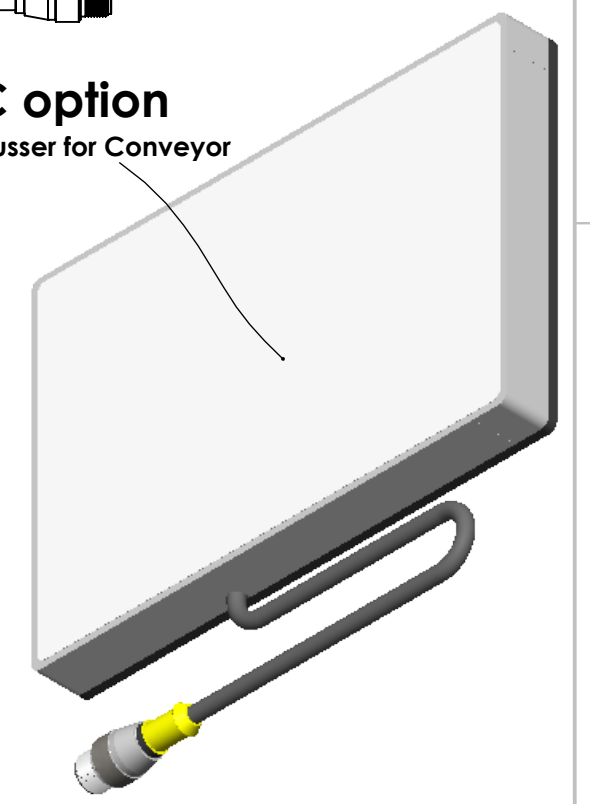

4

3

2

1

4 x 8-32 UNC
 ↓ 13mm [0.5]

/WDC option
 White Diffuser for Conveyor

STANDARD EUROFAST M12 4-PIN MALE CONNECTOR

1	PIN 1 - BROWN / +24VDC
2	PIN 2 - WHITE / NPN STROBE-CONTINUOUS
3	PIN 3 - BLUE / 0VDC RTN
4	PIN 4 - BLACK / PNP STROBE-CONTINUOUS

SPECTRUM ILLUMINATION
 110 W Washington Ave
 Zeeland, MI 49464

Description:
 4" x 6" Standard Backlight

SIZE	DWG. NO.	REV
B	SBL46-XXX	A

SCALE: 1:2 WEIGHT: SHEET 1 OF 1

4

3

2

1