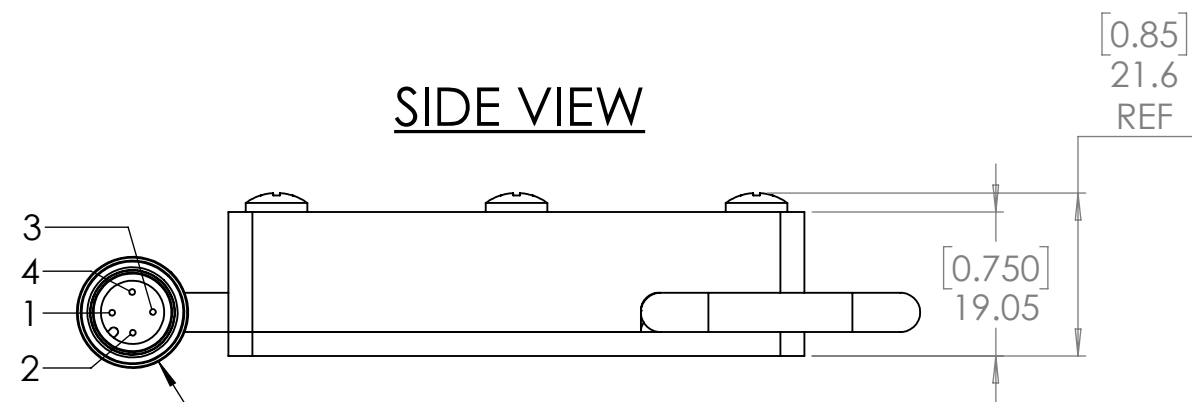

4

3

2

1

TOP VIEW

BOTTOM VIEW

SIDE VIEW

/WDC option
White Diffuser for Conveyor

STANDARD EUROFAST M12 4-PIN MALE CONNECTOR
 PIN 1 - BROWN / +24VDC
 PIN 2 - WHITE / NPN STROBE-CONTINUOUS
 PIN 3 - BLUE / 0VDC
 PIN 4 - BLACK / PNP STROBE-CONTINUOUS

PROPRIETARY AND CONFIDENTIAL
 THE INFORMATION CONTAINED IN THIS DRAWING IS THE SOLE PROPERTY OF SPECTRUM ILLUMINATION INC. ANY REPRODUCTION IN PART OR AS A WHOLE WITHOUT THE WRITTEN PERMISSION OF SPECTRUM ILLUMINATION INC IS PROHIBITED.

UNLESS OTHERWISE SPECIFIED:	NAME	DATE
DIMENSIONS ARE IN mm [INCH]	DRAWN	DJH 03/24/26
TOLERANCES:	CHECKED	-
ANGULAR: MACH ± BEND ±	ENG APPR.	
ONE PLACE DECIMAL ±1.0	MFG APPR.	
TWO PLACE DECIMAL ±0.5	Q.A.	
THREE PLACE DECIMAL ±0.25	COMMENTS:	
INTERPRET GEOMETRIC TOLERANCING PER:		
MATERIAL		
FINISH		
DO NOT SCALE DRAWING		