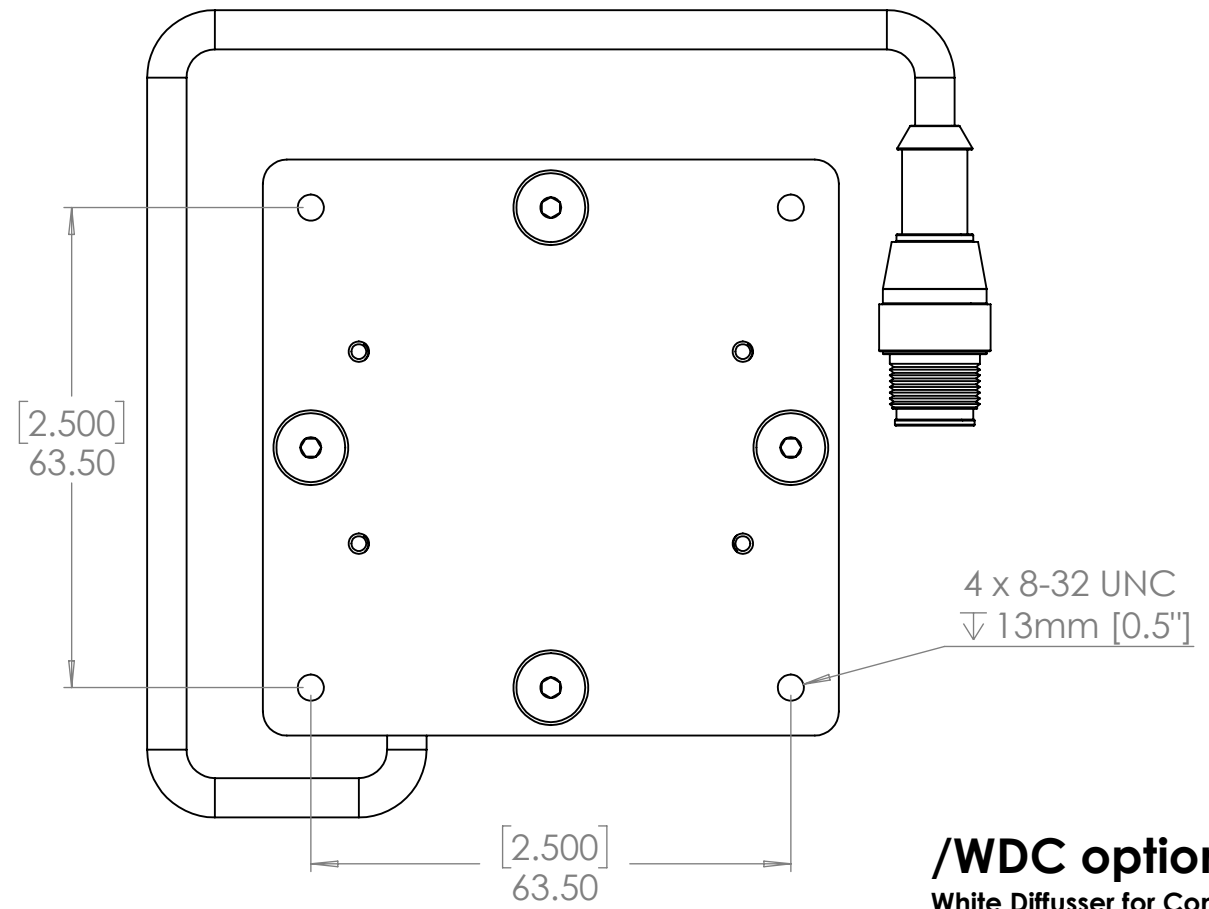

4

3

2

1

TOP VIEW

BOTTOM VIEW

SIDE VIEW

/WDC option
White Diffuser for Conveyor

STANDARD EUROFAST M12 4-PIN MALE CONNECTOR
 PIN 1 - BROWN / +24VDC
 PIN 2 - WHITE / NPN STROBE-CONTINUOUS
 PIN 3 - BLUE / 0VDC
 PIN 4 - BLACK / PNP STROBE-CONTINUOUS

PROPRIETARY AND CONFIDENTIAL
 THE INFORMATION CONTAINED IN THIS DRAWING IS THE SOLE PROPERTY OF SPECTRUM ILLUMINATION INC. ANY REPRODUCTION IN PART OR AS A WHOLE WITHOUT THE WRITTEN PERMISSION OF SPECTRUM ILLUMINATION INC IS PROHIBITED.

UNLESS OTHERWISE SPECIFIED:	NAME	DATE
DIMENSIONS ARE IN mm [INCH]	DRAWN	DJH 03/24/26
TOLERANCES:	CHECKED	-
ANGULAR: MACH ± BEND ±	ENG APPR.	
ONE PLACE DECIMAL ±1.0	MFG APPR.	
TWO PLACE DECIMAL ±0.5	Q.A.	
THREE PLACE DECIMAL ±0.25	COMMENTS:	
INTERPRET GEOMETRIC TOLERANCING PER:		
MATERIAL		
FINISH		
DO NOT SCALE DRAWING		