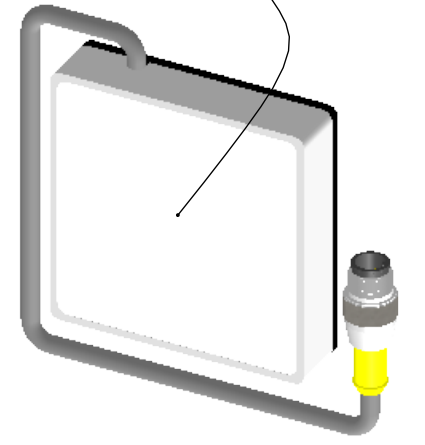

4

3

2

1

TOP VIEW

BOTTOM VIEW

SIDE VIEW

/WDC option
White Diffuser for Conveyor

STANDARD EUROFAST M12 4-PIN MALE CONNECTOR
 PIN 1 - BROWN / +24VDC
 PIN 2 - WHITE / NPN STROBE-CONTINUOUS
 PIN 3 - BLUE / 0VDC
 PIN 4 - BLACK / PNP STROBE-CONTINUOUS

PROPRIETARY AND CONFIDENTIAL
 THE INFORMATION CONTAINED IN THIS DRAWING IS THE SOLE PROPERTY OF SPECTRUM ILLUMINATION INC. ANY REPRODUCTION IN PART OR AS A WHOLE WITHOUT THE WRITTEN PERMISSION OF SPECTRUM ILLUMINATION INC IS PROHIBITED.