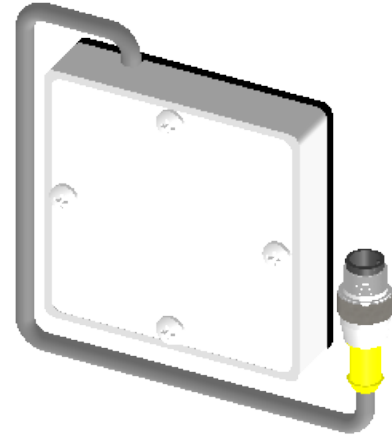

4

3

2

1

TOP VIEW

BOTTOM VIEW

SIDE VIEW

/WDC option
White Diffuser for Conveyor

STANDARD EUROFAST M12 4-PIN MALE CONNECTOR
 PIN 1 - BROWN / +24VDC
 PIN 2 - WHITE / NPN STROBE-CONTINUOUS
 PIN 3 - BLUE / 0VDC
 PIN 4 - BLACK / PNP STROBE-CONTINUOUS

PROPRIETARY AND CONFIDENTIAL
 THE INFORMATION CONTAINED IN THIS DRAWING IS THE SOLE PROPERTY OF SPECTRUM ILLUMINATION INC. ANY REPRODUCTION IN PART OR AS A WHOLE WITHOUT THE WRITTEN PERMISSION OF SPECTRUM ILLUMINATION INC IS PROHIBITED.