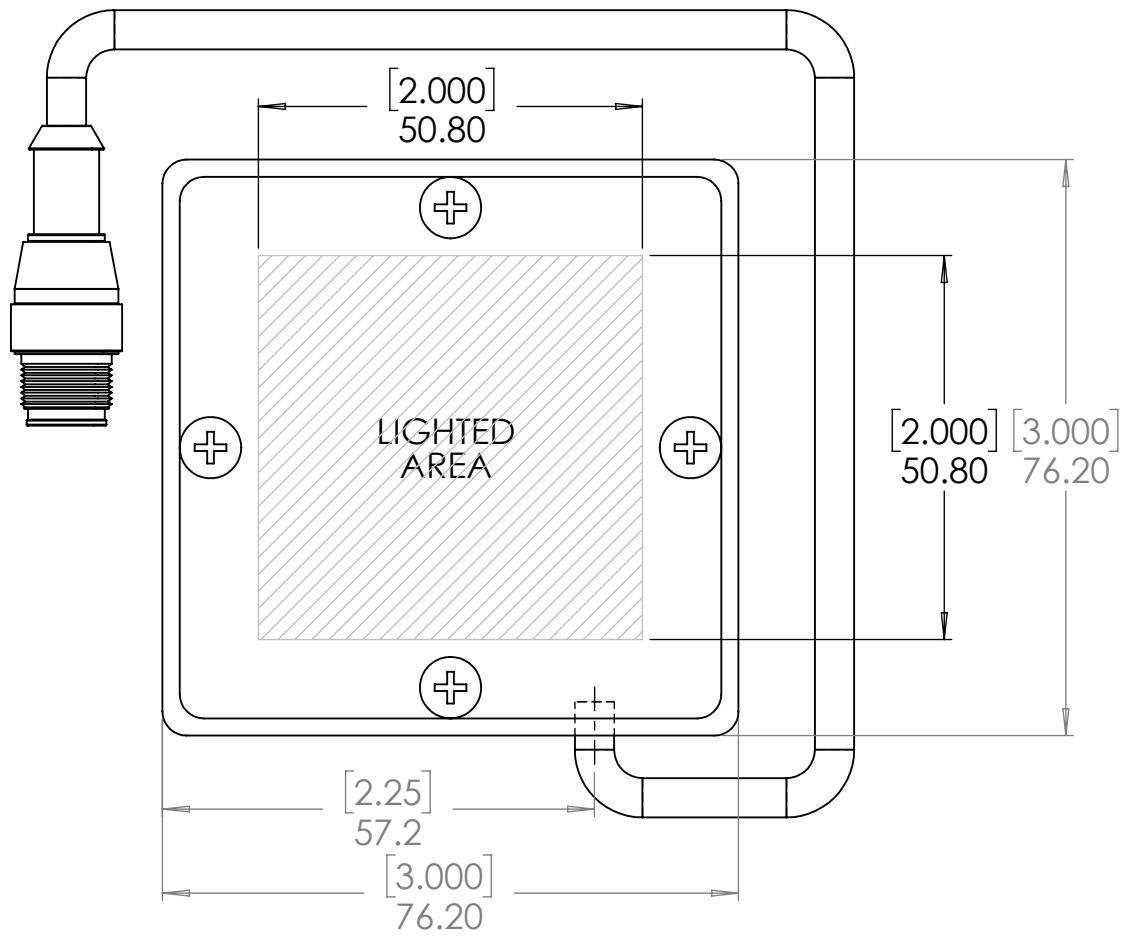

4

3

2

1

TOP VIEW

BOTTOM VIEW

SIDE VIEW

/WDC option
White Diffuser for Conveyor

STANDARD EUROFAST M12 4-PIN MALE CONNECTOR
 PIN 1 - BROWN / +24VDC
 PIN 2 - WHITE / NPN STROBE-CONTINUOUS
 PIN 3 - BLUE / 0VDC
 PIN 4 - BLACK / PNP STROBE-CONTINUOUS

PROPRIETARY AND CONFIDENTIAL
 THE INFORMATION CONTAINED IN THIS DRAWING IS THE SOLE PROPERTY OF SPECTRUM ILLUMINATION INC. ANY REPRODUCTION IN PART OR AS A WHOLE WITHOUT THE WRITTEN PERMISSION OF SPECTRUM ILLUMINATION INC IS PROHIBITED.

UNLESS OTHERWISE SPECIFIED:	NAME	DATE
DIMENSIONS ARE IN mm [INCH]	DRAWN	DJH 03/24/26
TOLERANCES:	CHECKED	-
ANGULAR: MACH ± BEND ±	ENG APPR.	
ONE PLACE DECIMAL ±1.0	MFG APPR.	
TWO PLACE DECIMAL ±0.5	Q.A.	
THREE PLACE DECIMAL ±0.25	COMMENTS:	
INTERPRET GEOMETRIC TOLERANCING PER:		
MATERIAL		
FINISH		
DO NOT SCALE DRAWING		