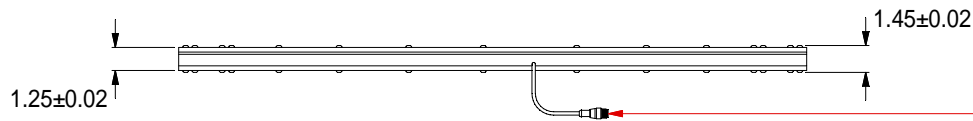

TOP VIEW

BOTTOM VIEW

SIDE VIEW

WARNING!!!

USE ONLY SPECTRUM ILLUMINATION LDM 2800 ADAPTER. DO NOT CONNECT LIGHT TO 24VDC DIRECTLY. FAILURE TO FOLLOW THESE DIRECTIONS WILL RESULT IN PREMATURE LED FAILURE AND VOID THE WARRANTY.