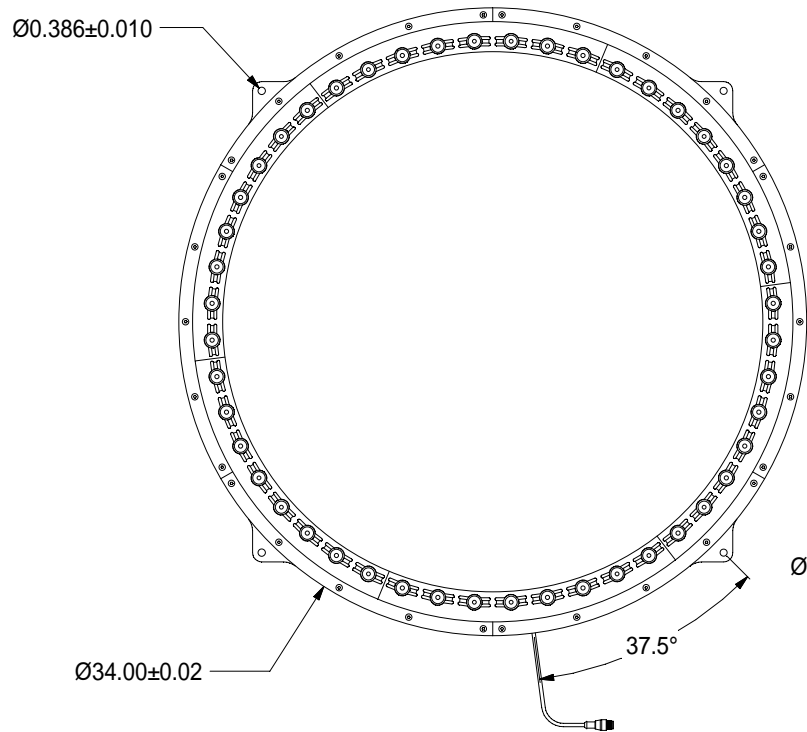

TOP VIEW

BOTTOM VIEW

SIDE VIEW

WARNING!!!

USE ONLY SPECTRUM ILLUMINATION LDM 2800 ADAPTER. DO NOT CONNECT LIGHT TO 24VDC DIRECTLY. FAILURE TO FOLLOW THESE DIRECTIONS WILL RESULT IN PREMATURE LED FAILURE AND VOID THE WARRANTY.

RL30.5 MOUNT SPECIFICATIONS