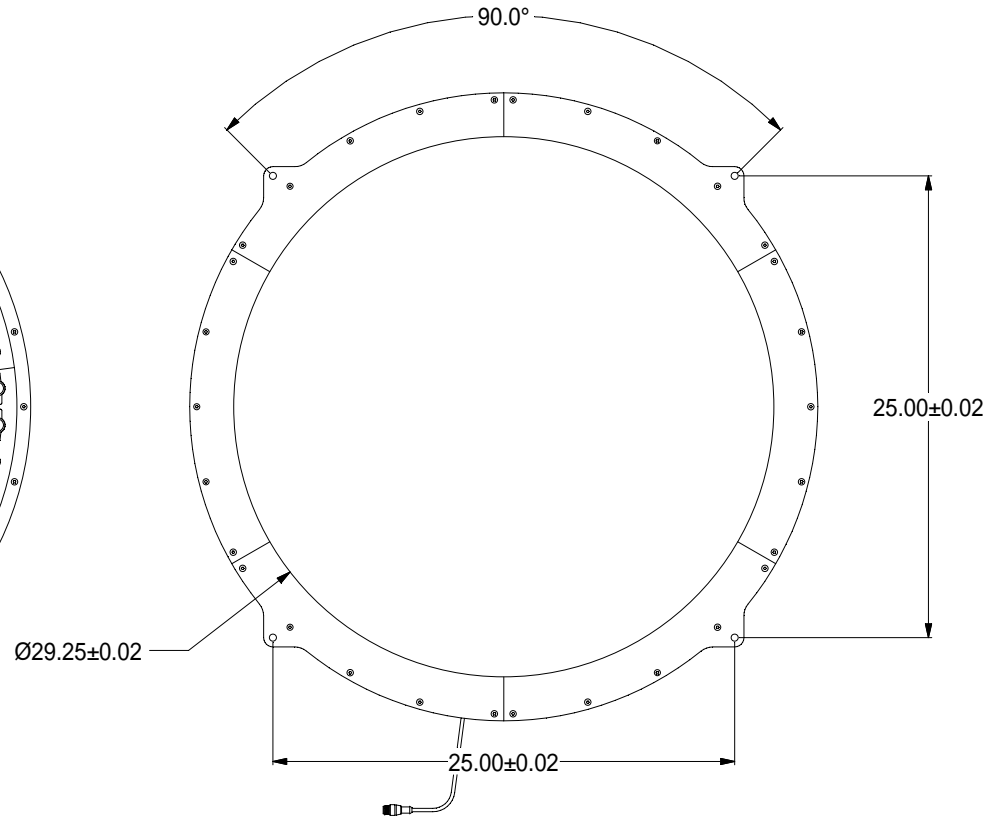

TOP VIEW

BOTTOM VIEW

SIDE VIEW

WARNING!!!

USE ONLY SPECTRUM ILLUMINATION LDM 2800 ADAPTER. DO NOT CONNECT LIGHT TO 24VDC DIRECTLY. FAILURE TO FOLLOW THESE DIRECTIONS WILL RESULT IN PREMATURE LED FAILURE AND VOID THE WARRANTY.

RL30.5 MOUNT SPECIFICATIONS