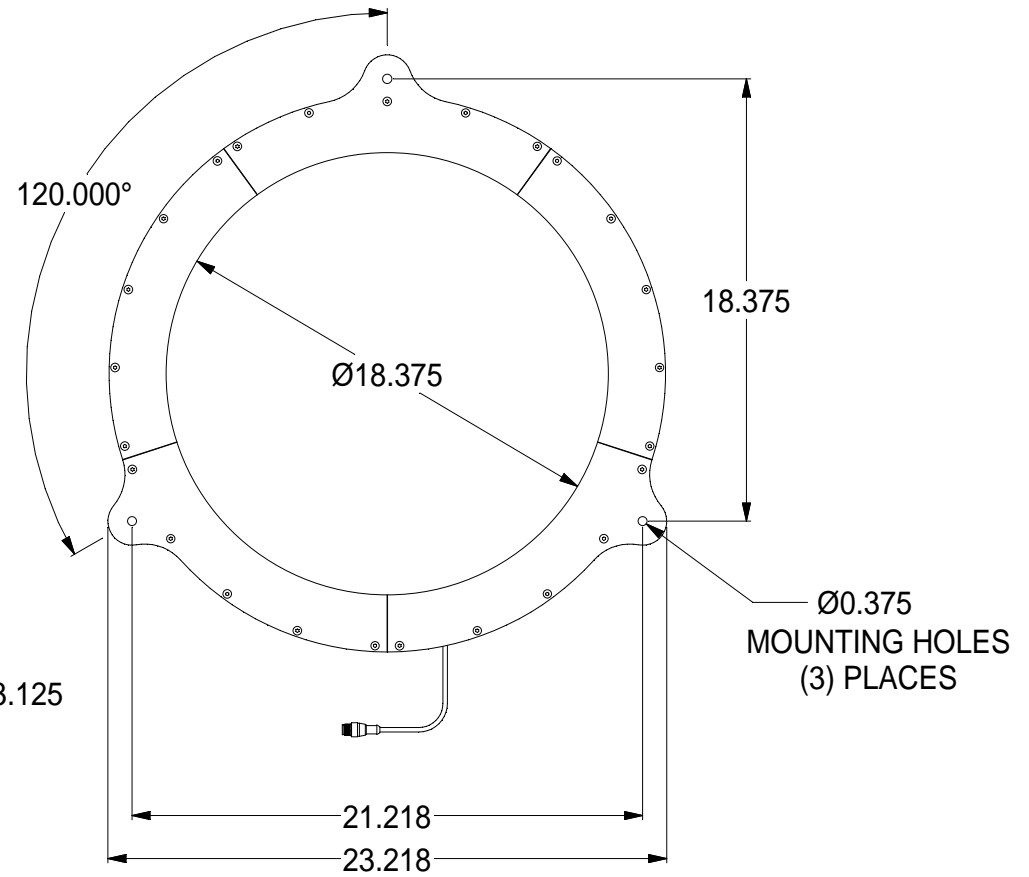

# SIDE VIEW

# RL19.5 MOUNT DRAWING