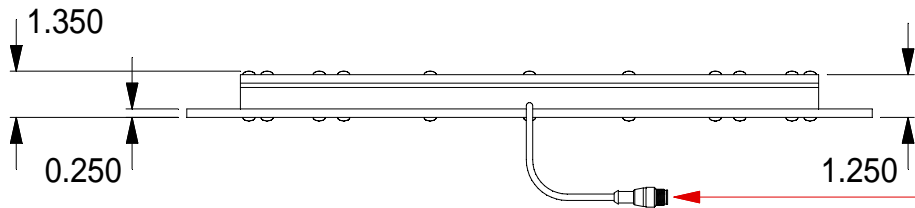

FRONT VIEW

BACK VIEW

SIDE VIEW

WARNING!!!

USE ONLY SPECTRUM ILLUMINATION LDM 1400 ADAPTER. DO NOT CONNECT LIGHT TO 24VDC DIRECTLY. FAILURE TO FOLLOW THESE DIRECTIONS WILL RESULT IN PREMATURE LED FAILURE AND VOID THE WARRANTY.