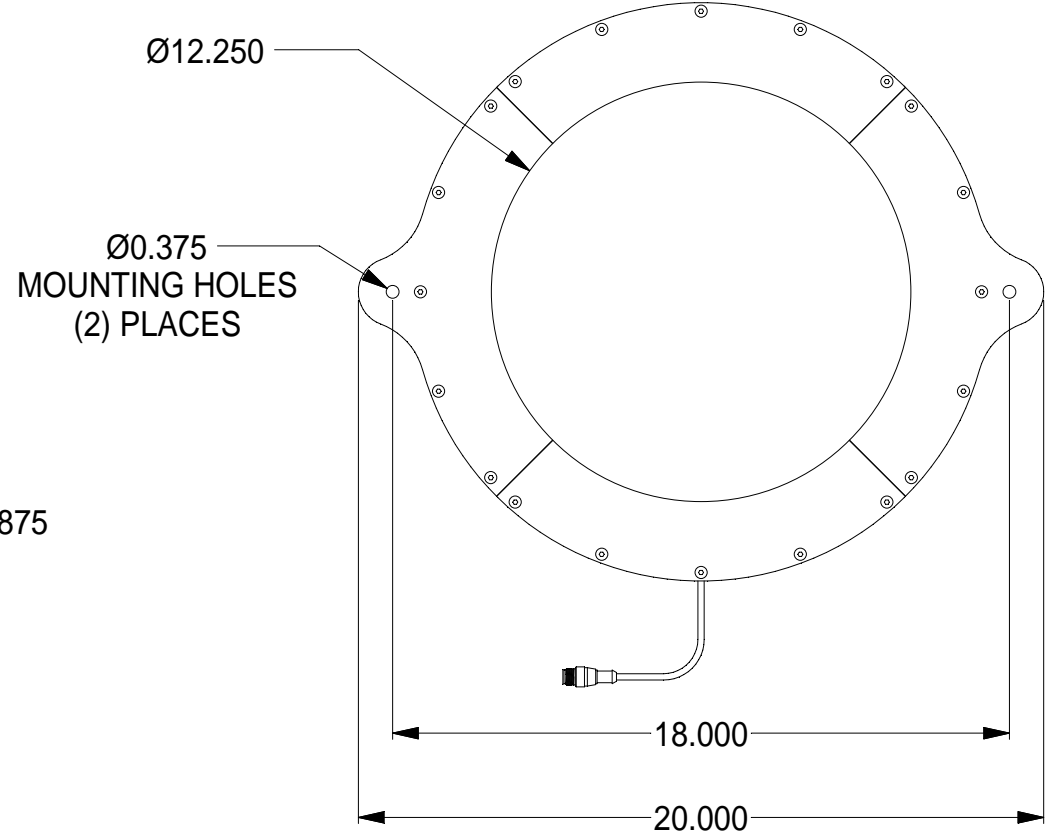

FRONT VIEW

BACK VIEW

SIDE VIEW

WARNING!!!

USE ONLY SPECTRUM ILLUMINATION LDM 1400 ADAPTER. DO NOT CONNECT LIGHT TO 24VDC DIRECTLY. FAILURE TO FOLLOW THESE DIRECTIONS WILL RESULT IN PREMATURE LED FAILURE AND VOID THE WARRANTY.

RL13.5 MOUNT DRAWING