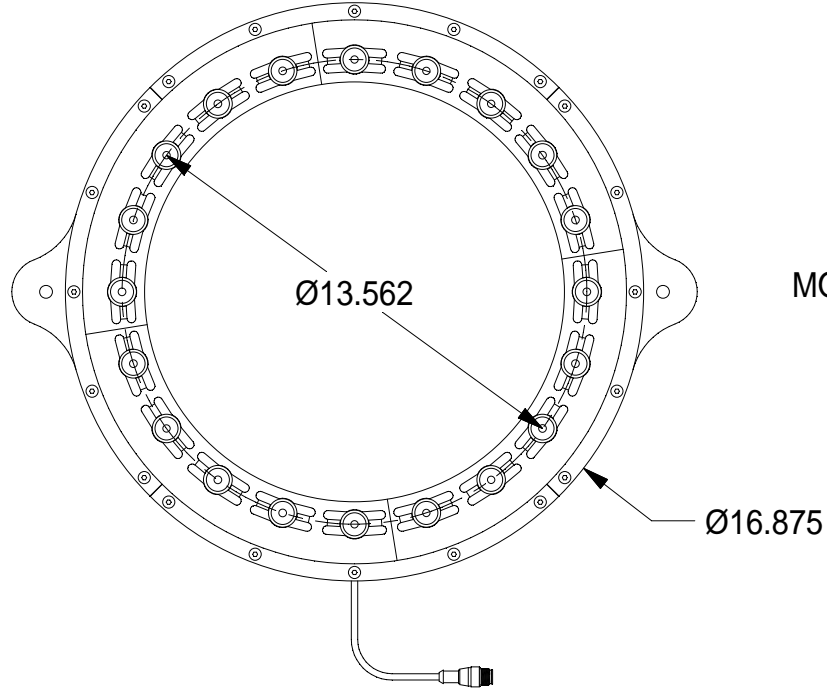

FRONT VIEW

BACK VIEW

SIDE VIEW

WARNING!!!

USE ONLY SPECTRUM ILLUMINATION LDM 1400 ADAPTER. DO NOT CONNECT LIGHT TO 24VDC DIRECTLY. FAILURE TO FOLLOW THESE DIRECTIONS WILL RESULT IN PREMATURE LED FAILURE AND VOID THE WARRANTY.

RL13.5 MOUNT DRAWING