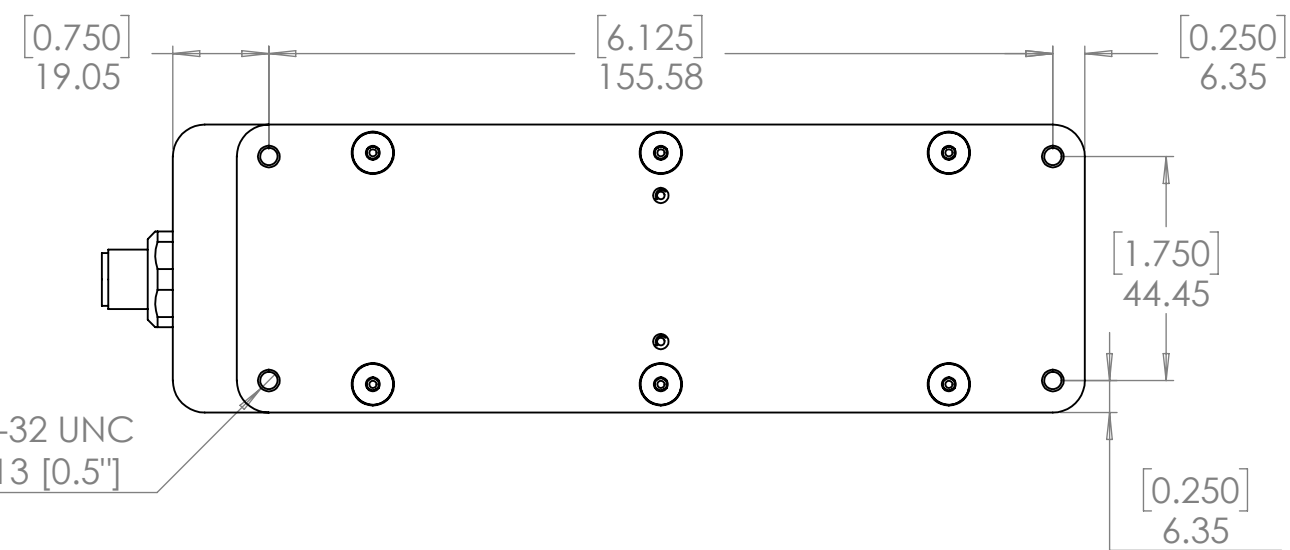

4

3

2

1

B

B

4 x 8-32 UNC
 ▽ 13 [0.5"]

A

A

UNLESS OTHERWISE SPECIFIED:		NAME	DATE
DIMENSIONS ARE IN mm [INCH]		DRAWN	DJH 10/12/20
TOLERANCES:		CHECKED	-
ANGULAR: MACH ± BEND ±		ENG APPR.	
ONE PLACE DECIMAL ±1.0		MFG APPR.	
TWO PLACE DECIMAL ±0.5		Q.A.	
THREE PLACE DECIMAL ±0.25		COMMENTS:	
INTERPRET GEOMETRIC TOLERANCING PER:			
MATERIAL	N/A		
FINISH	N/A		
DO NOT SCALE DRAWING			

SPECTRUM ILLUMINATION
 5114 INDUSTRIAL PARK RD.
 MONTAGUE, MI 49437

Description:
 6" Linear Light with Internal Driver

SIZE	DWG. NO.	REV
B	MLLD16-XXX	A

SCALE: 1:1.5 WEIGHT: SHEET 1 OF 1

4

3

2

1