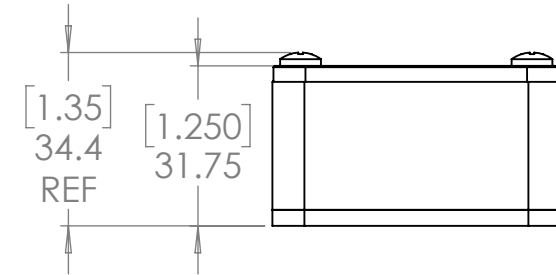

4

3

2

1

B

B

4 x 8-32 UNC
 ▽ 13 [0.5"]

A

A

UNLESS OTHERWISE SPECIFIED:		NAME	DATE
DIMENSIONS ARE IN mm [INCH]		DRAWN	DJH 10/12/20
TOLERANCES:		CHECKED	-
ANGULAR: MACH ± BEND ±		ENG APPR.	
ONE PLACE DECIMAL ±1.0		MFG APPR.	
TWO PLACE DECIMAL ±0.5		Q.A.	
THREE PLACE DECIMAL ±0.25		COMMENTS:	
INTERPRET GEOMETRIC TOLERANCING PER:			
MATERIAL	N/A		
FINISH	N/A		
DO NOT SCALE DRAWING			