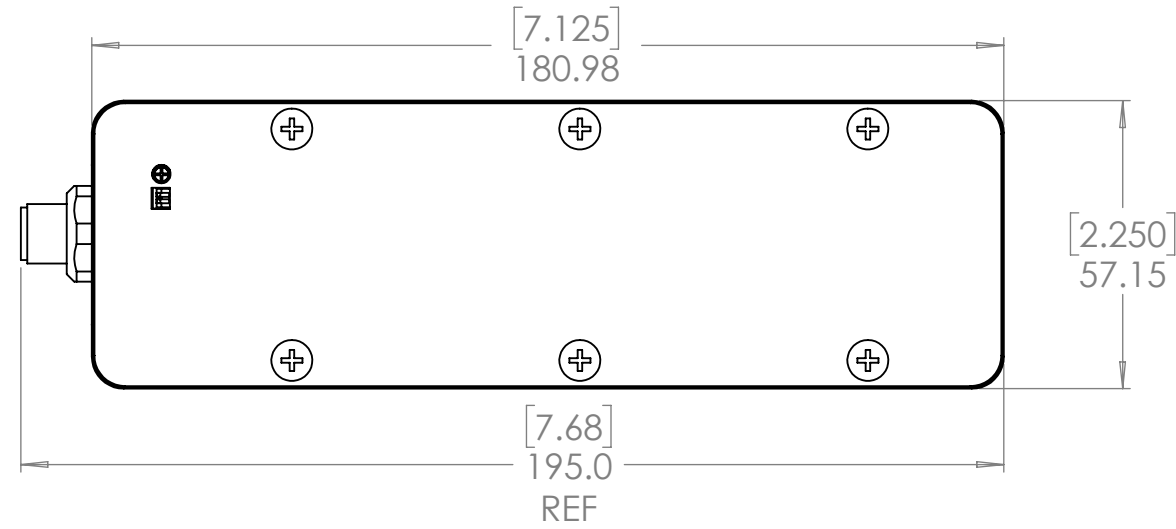

4

3

2

1

B

B

4 x 8-32 UNC
 ▽ 13 [0.5"]

A

A

UNLESS OTHERWISE SPECIFIED:		NAME	DATE
DIMENSIONS ARE IN mm [INCH]		DRAWN	DJH 10/12/20
TOLERANCES:		CHECKED	-
ANGULAR: MACH ± BEND ±		ENG APPR.	
ONE PLACE DECIMAL ±1.0		MFG APPR.	
TWO PLACE DECIMAL ±0.5		Q.A.	
THREE PLACE DECIMAL ±0.25		COMMENTS:	
INTERPRET GEOMETRIC TOLERANCING PER:			
MATERIAL	N/A		
FINISH	N/A		
DO NOT SCALE DRAWING			

SPECTRUM ILLUMINATION
 5114 INDUSTRIAL PARK RD.
 MONTAGUE, MI 49437

Description:
 6" Linear Light with Internal Driver

SIZE	DWG. NO.	REV
B	MLLD16-XXX	A

SCALE: 1:1.5 WEIGHT: SHEET 1 OF 1

4

3

2

1