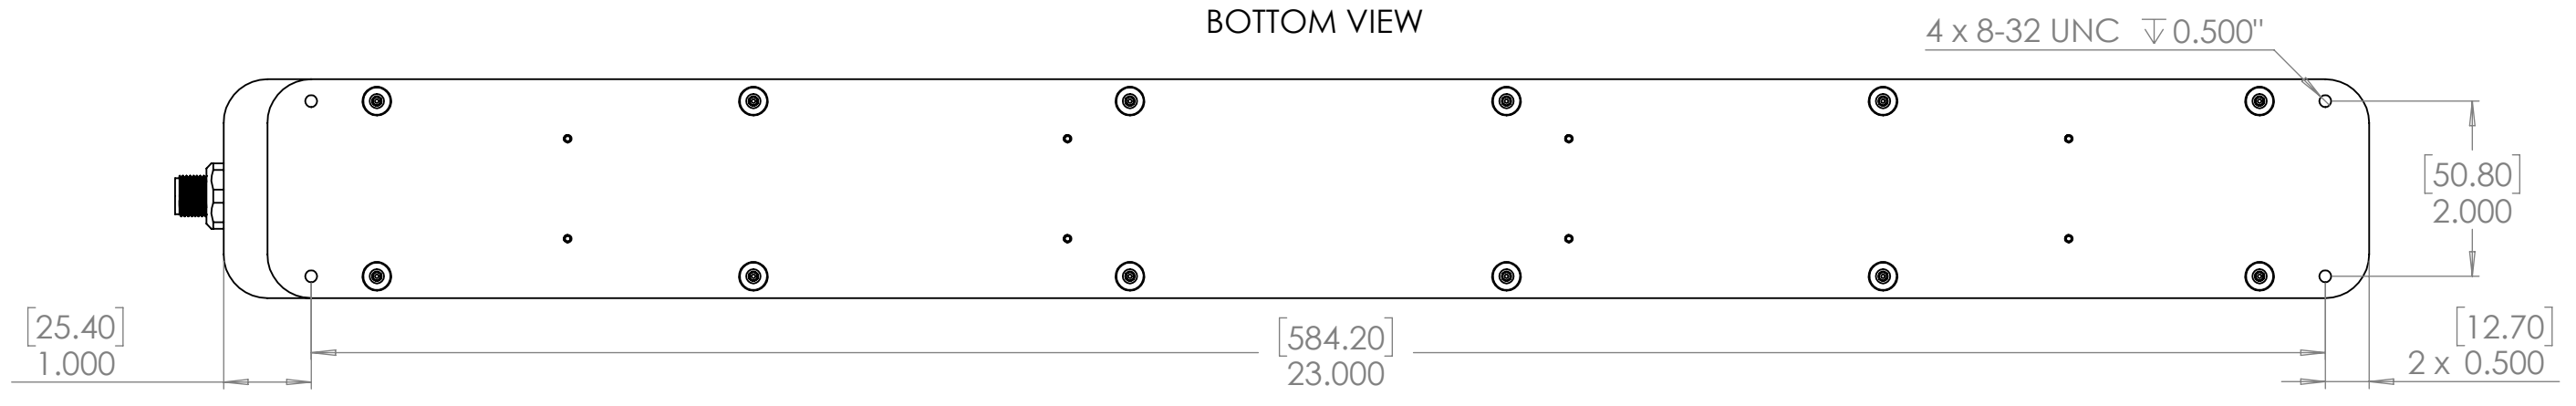

4

3

2

1

TOP VIEW

SIDE VIEW

BOTTOM VIEW

UNLESS OTHERWISE SPECIFIED:		NAME	DATE
DIMENSIONS ARE IN INCHES		DRAWN	DJH 10/27/23
TOLERANCES:		CHECKED	DJH 10/27/23
ANGULAR: MACH ± BEND ±		ENG APPR.	
TWO PLACE DECIMAL ±0.020		MFG APPR.	
THREE PLACE DECIMAL ±0.010		Q.A.	
FOUR PLACE DECIMAL ±0.005		COMMENTS:	
INTERPRET GEOMETRIC TOLERANCING PER:			
MATERIAL			
FINISH			
DO NOT SCALE DRAWING			

**SPECTRUM ILLUMINATION**  
 5114 INDUSTRIAL PARK RD.  
 MONTAGUE, MI 49437

Description:  
 23" Linear Light with Internal Driver

SIZE	DWG. NO.	REV
<b>B</b>	MLLD123-XXX	<b>A</b>

SCALE: 1:2 WEIGHT: SHEET 1 OF 1