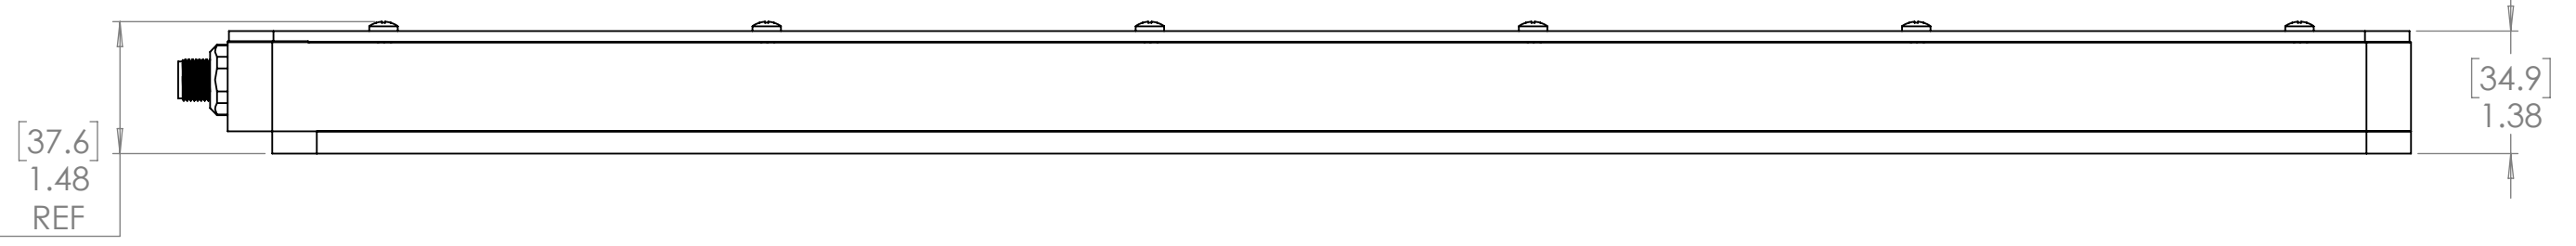

4

3

2

1

TOP VIEW

SIDE VIEW

BOTTOM VIEW

UNLESS OTHERWISE SPECIFIED:		NAME	DATE
DIMENSIONS ARE IN INCHES		DRAWN	DJH 10/27/23
TOLERANCES:		CHECKED	DJH 10/27/23
ANGULAR: MACH ± BEND ±		ENG APPR.	
TWO PLACE DECIMAL ±0.020		MFG APPR.	
THREE PLACE DECIMAL ±0.010		Q.A.	
FOUR PLACE DECIMAL ±0.005		COMMENTS:	
INTERPRET GEOMETRIC TOLERANCING PER:			
MATERIAL			
FINISH			
DO NOT SCALE DRAWING			

**SPECTRUM ILLUMINATION**  
 5114 INDUSTRIAL PARK RD.  
 MONTAGUE, MI 49437

Description:  
 23" Linear Light with Internal Driver

SIZE	DWG. NO.	REV
<b>B</b>	MLLD123-XXX	<b>A</b>

SCALE: 1:2 WEIGHT: SHEET 1 OF 1