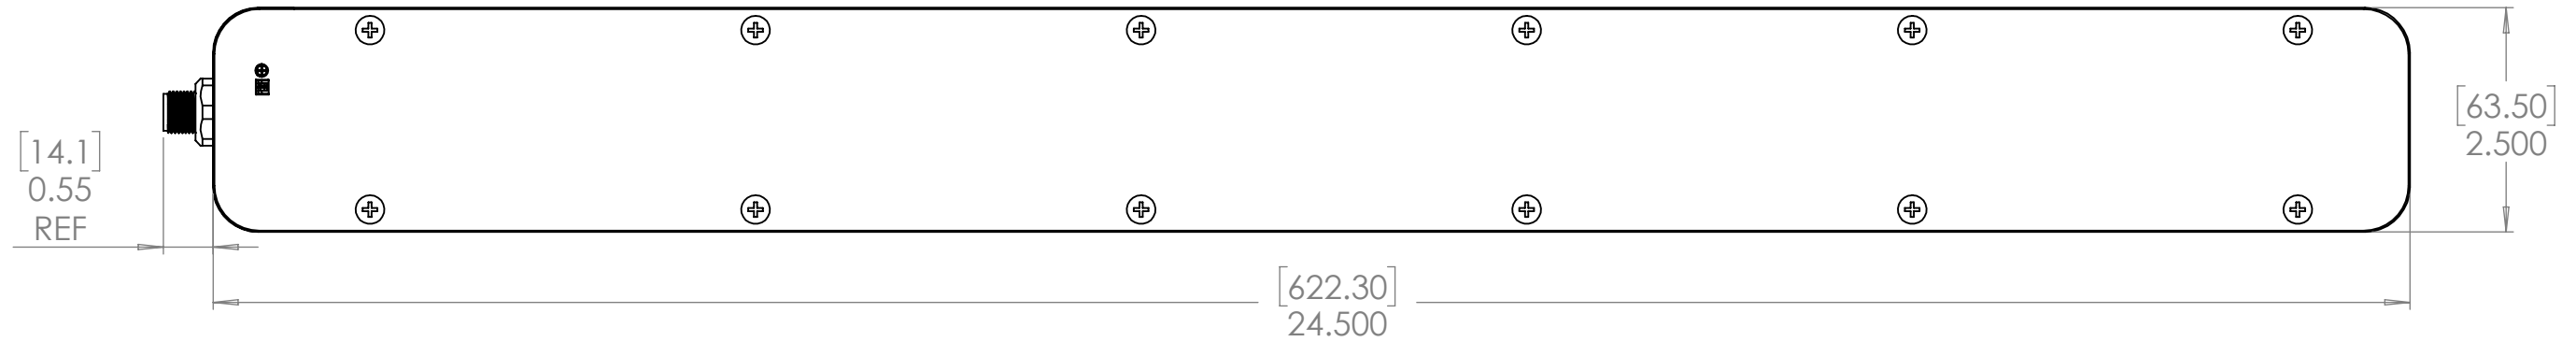

4

3

2

1

TOP VIEW

SIDE VIEW

BOTTOM VIEW

UNLESS OTHERWISE SPECIFIED:		NAME	DATE
DIMENSIONS ARE IN INCHES		DRAWN	DJH 10/27/23
TOLERANCES:		CHECKED	DJH 10/27/23
ANGULAR: MACH ± BEND ±		ENG APPR.	
TWO PLACE DECIMAL ±0.020		MFG APPR.	
THREE PLACE DECIMAL ±0.010		Q.A.	
FOUR PLACE DECIMAL ±0.005		COMMENTS:	
INTERPRET GEOMETRIC TOLERANCING PER:			
MATERIAL			
FINISH			
DO NOT SCALE DRAWING			

**SPECTRUM ILLUMINATION**  
 5114 INDUSTRIAL PARK RD.  
 MONTAGUE, MI 49437

Description:  
 23" Linear Light with Internal Driver

SIZE	DWG. NO.	REV
<b>B</b>	MLLD123-XXX	<b>A</b>

SCALE: 1:2 WEIGHT: SHEET 1 OF 1