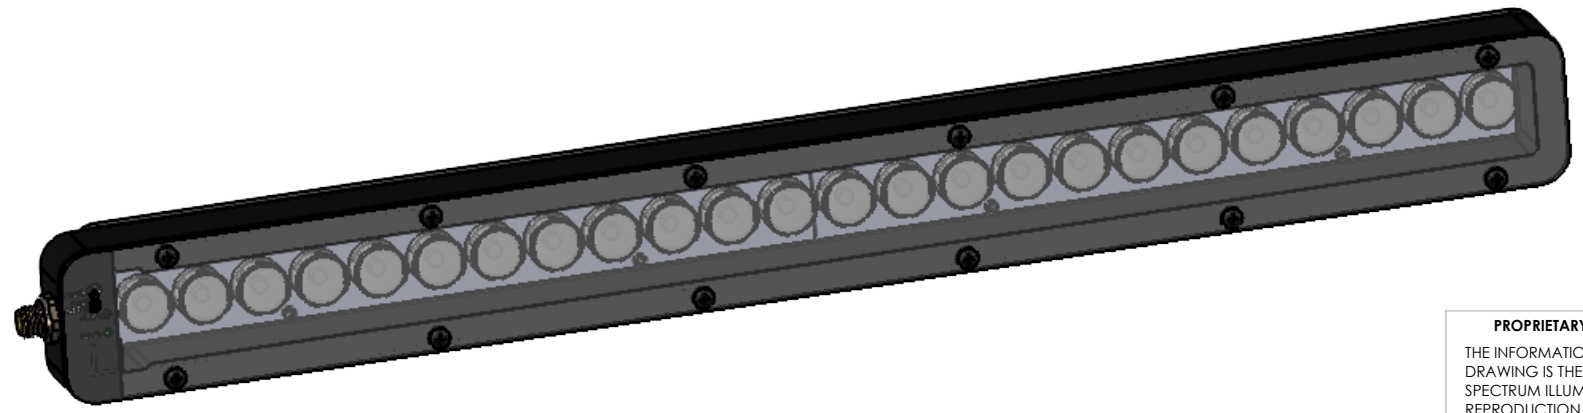

4

3

2

1

TOP VIEW

SIDE VIEW

BOTTOM VIEW

UNLESS OTHERWISE SPECIFIED:		NAME	DATE
DIMENSIONS ARE IN INCHES		DRAWN	DJH 10/27/23
TOLERANCES:		CHECKED	DJH 10/27/23
ANGULAR: MACH ± BEND ±		ENG APPR.	
TWO PLACE DECIMAL ±0.020		MFG APPR.	
THREE PLACE DECIMAL ±0.010		Q.A.	
FOUR PLACE DECIMAL ±0.005		COMMENTS:	
INTERPRET GEOMETRIC TOLERANCING PER:			
MATERIAL			
FINISH			
DO NOT SCALE DRAWING			

**SPECTRUM ILLUMINATION**  
 5114 INDUSTRIAL PARK RD.  
 MONTAGUE, MI 49437

Description:  
 23" Linear Light with Internal Driver

SIZE	DWG. NO.	REV
<b>B</b>	MLLD123-XXX	<b>A</b>

SCALE: 1:2 WEIGHT: SHEET 1 OF 1