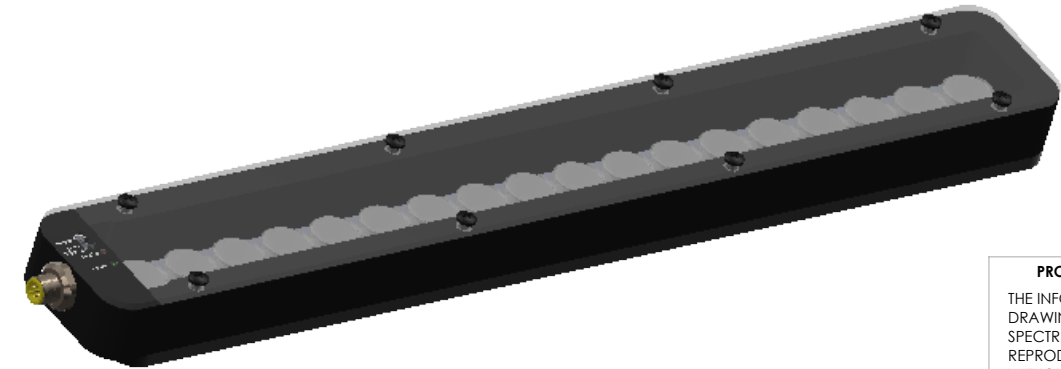

PROPRIETARY AND CONFIDENTIAL
THE INFORMATION CONTAINED IN THIS DRAWING IS THE SOLE PROPERTY OF SPECTRUM ILLUMINATION INC. ANY REPRODUCTION IN PART OR AS A WHOLE WITHOUT THE WRITTEN PERMISSION OF SPECTRUM ILLUMINATION INC IS PROHIBITED.

UNLESS OTHERWISE SPECIFIED:		NAME	DATE
DIMENSIONS ARE IN mm [INCH]		DRAWN	DJH 11/03/23
TOLERANCES:		CHECKED	-
ANGULAR: MACH ± BEND ±		ENG APPR.	
ONE PLACE DECIMAL ±1.0		MFG APPR.	
TWO PLACE DECIMAL ±0.5		Q.A.	
THREE PLACE DECIMAL ±0.25		COMMENTS:	
INTERPRET GEOMETRIC TOLERANCING PER:			
MATERIAL			
FINISH			
DO NOT SCALE DRAWING			

SPECTRUM ILLUMINATION
5114 INDUSTRIAL PARK RD.
MONTAGUE, MI 49437

Description:
17.25" Linear Light with Internal Driver

SIZE	DWG. NO.	REV
B	MLLD117.25-XXX	B

SCALE: 1:2 WEIGHT: SHEET 1 OF 1

4

3

2

1

B

B

A

A