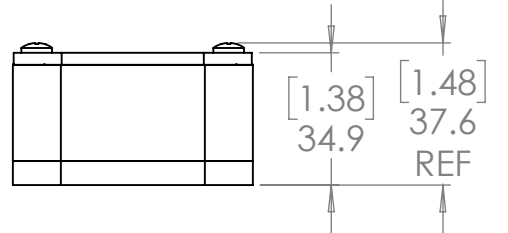

4

3

2

1

[0.55]
14.1
REF

[18.750]
476.25

4 x 8-32 UNC
▽ 13 [0.5]

[2.000] [2.500]
50.80 63.50

UNLESS OTHERWISE SPECIFIED:		NAME	DATE
DIMENSIONS ARE IN mm [INCH]		DRAWN	DJH 11/03/23
TOLERANCES:		CHECKED	-
ANGULAR: MACH ± BEND ±		ENG APPR.	
ONE PLACE DECIMAL ±1.0		MFG APPR.	
TWO PLACE DECIMAL ±0.5		Q.A.	
THREE PLACE DECIMAL ±0.25		COMMENTS:	
INTERPRET GEOMETRIC TOLERANCING PER:			
MATERIAL			
FINISH			
DO NOT SCALE DRAWING			