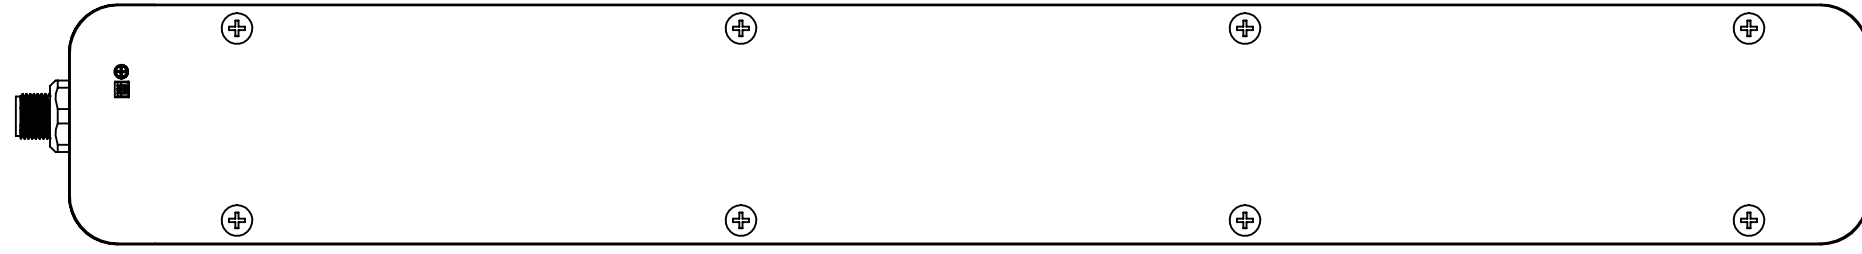

4

3

2

1

[0.55]
14.1
REF

[18.750]
476.25

4 x 8-32 UNC
▽ 13 [0.5]

[2.000] [2.500]
50.80 63.50

UNLESS OTHERWISE SPECIFIED:		NAME	DATE
DIMENSIONS ARE IN mm [INCH]		DRAWN	DJH 11/03/23
TOLERANCES:		CHECKED	-
ANGULAR: MACH ± BEND ±		ENG APPR.	
ONE PLACE DECIMAL ±1.0		MFG APPR.	
TWO PLACE DECIMAL ±0.5		Q.A.	
THREE PLACE DECIMAL ±0.25		COMMENTS:	
INTERPRET GEOMETRIC TOLERANCING PER:			
MATERIAL			
FINISH			
DO NOT SCALE DRAWING			