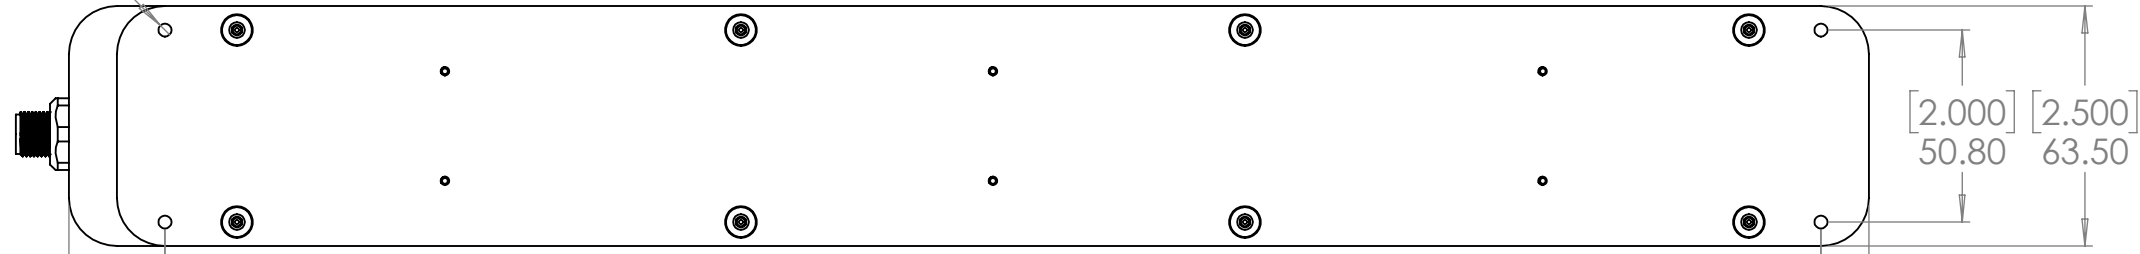

4

3

2

1

[0.55]
14.1
REF

[18.750]
476.25

4 x 8-32 UNC
▽ 13 [0.5]

[2.000] [2.500]
50.80 63.50

UNLESS OTHERWISE SPECIFIED:		NAME	DATE
DIMENSIONS ARE IN mm [INCH]		DRAWN	DJH 11/03/23
TOLERANCES:		CHECKED	-
ANGULAR: MACH ± BEND ±		ENG APPR.	
ONE PLACE DECIMAL ±1.0		MFG APPR.	
TWO PLACE DECIMAL ±0.5		Q.A.	
THREE PLACE DECIMAL ±0.25		COMMENTS:	
INTERPRET GEOMETRIC TOLERANCING PER:			
MATERIAL			
FINISH			
DO NOT SCALE DRAWING			

SPECTRUM ILLUMINATION
5114 INDUSTRIAL PARK RD.
MONTAGUE, MI 49437

Description:
17.25" Linear Light with Internal Driver

SIZE	DWG. NO.	REV
B	MLLD117.25-XXX	B

SCALE: 1:2 WEIGHT: SHEET 1 OF 1

4

3

2

1