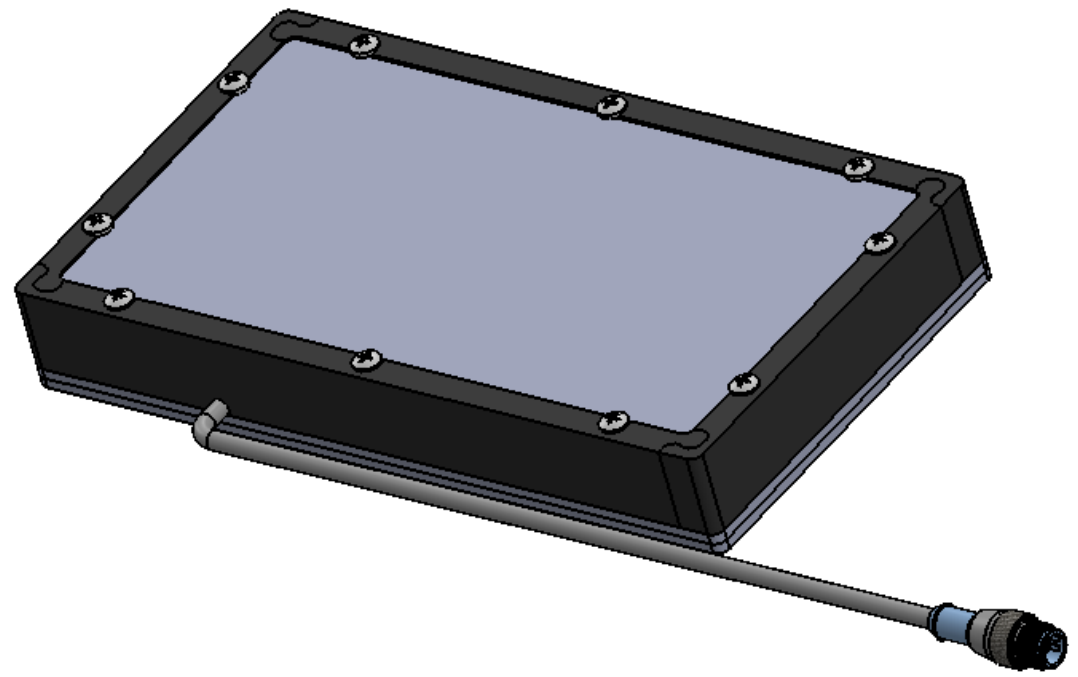

**WARNING!!!**  
 DO NOT CONNECT LIGHT DIRECTLY TO 24VDC. USE ONLY SPECTRUM ILLUMINATION LDM ADAPTER. FAILURE TO DO SO WILL RESULT IN PREMATURE LED BURNOUT AND WILL VOID THE WARRANTY.

UNLESS OTHERWISE SPECIFIED:		NAME	DATE
DIMENSIONS ARE IN INCHES		DRAWN	MEG 4/08/16
TOLERANCES:		CHECKED	DJH 4/08/16
FRACTIONAL ±		ENG APPR.	
ANGULAR: MACH ± BEND ±		MFG APPR.	
TWO PLACE DECIMAL ± 0.50		Q.A.	
THREE PLACE DECIMAL ± 0.25		COMMENTS:	
INTERPRET GEOMETRIC TOLERANCING PER:			
MATERIAL			
FINISH			
DO NOT SCALE DRAWING			

<b>SPECTRUM ILLUMINATION</b> 5114 INDUSTRIAL PARK RD. MONTAGUE, MI 49437		
<b>B</b>	MBL48 Complete	
SCALE: 1:2	WEIGHT:	SHEET 1 OF 1

**PROPRIETARY AND CONFIDENTIAL**  
 THE INFORMATION CONTAINED IN THIS DRAWING IS THE SOLE PROPERTY OF SPECTRUM ILLUMINATION COMPANY INC. ANY REPRODUCTION IN PART OR AS A WHOLE WITHOUT THE WRITTEN PERMISSION OF SPECTRUM ILLUMINATION COMPANY INC. IS PROHIBITED.