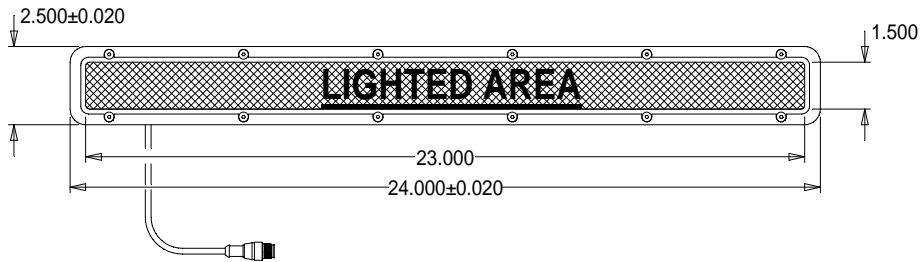

TOP VIEW

BOTTOM VIEW

SIDE VIEW

LL123 MOUNT SPECIFICATIONS

WARNING!!!

USE ONLY SPECTRUM ILLUMINATION LDM ADAPTER. DO NOT CONNECT LIGHT TO 24VDC DIRECTLY. FAILURE TO FOLLOW THESE DIRECTIONS WILL RESULT IN PREMATURE LED FAILURE AND VOID THE WARRANTY.