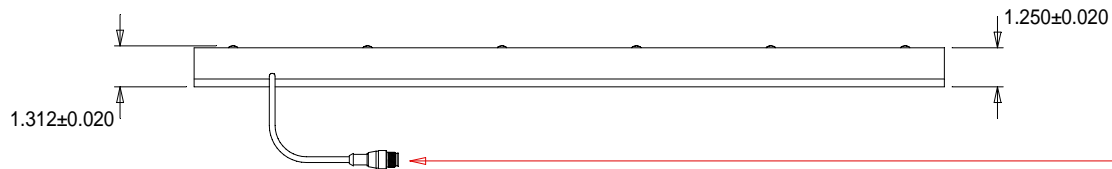

TOP VIEW

BOTTOM VIEW

SIDE VIEW

LL123 MOUNT SPECIFICATIONS

WARNING!!!

USE ONLY SPECTRUM ILLUMINATION LDM ADAPTER. DO NOT CONNECT LIGHT TO 24VDC DIRECTLY. FAILURE TO FOLLOW THESE DIRECTIONS WILL RESULT IN PREMATURE LED FAILURE AND VOID THE WARRANTY.