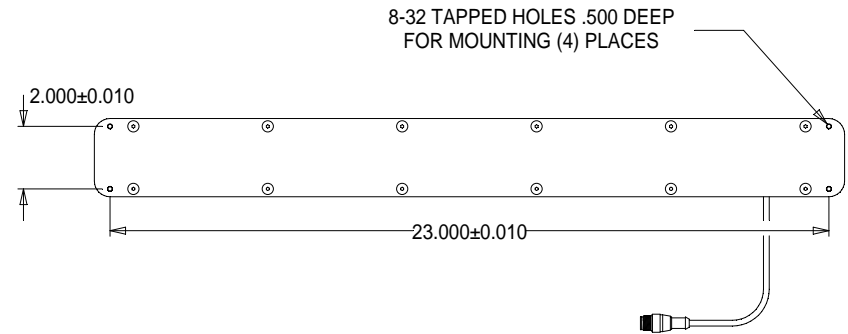

TOP VIEW

BOTTOM VIEW

SIDE VIEW

LL123 MOUNT SPECIFICATIONS

WARNING!!!

USE ONLY SPECTRUM ILLUMINATION LDM ADAPTER. DO NOT CONNECT LIGHT TO 24VDC DIRECTLY. FAILURE TO FOLLOW THESE DIRECTIONS WILL RESULT IN PREMATURE LED FAILURE AND VOID THE WARRANTY.