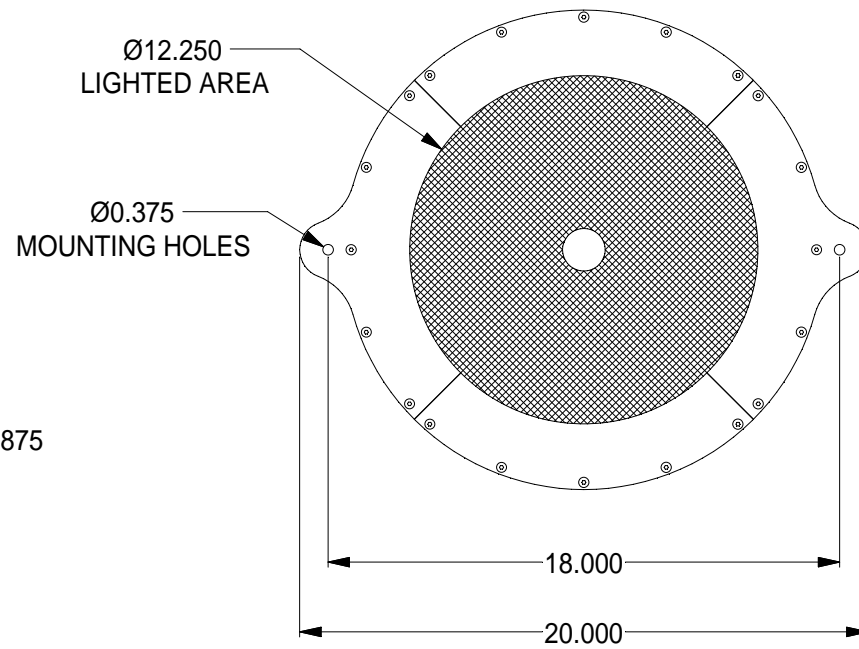

TOP VIEW

BOTTOM VIEW

SIDE VIEW

WARNING!!!

USE ONLY SPECTRUM ILLUMINATION LDM2 ADAPTER. DO NOT CONNECT LIGHT TO 24VDC DIRECTLY. FAILURE TO FOLLOW THESE DIRECTIONS WILL RESULT IN PREMATURE LED FAILURE AND VOID THE WARRANTY.

DL12.25 MOUNT DRAWING