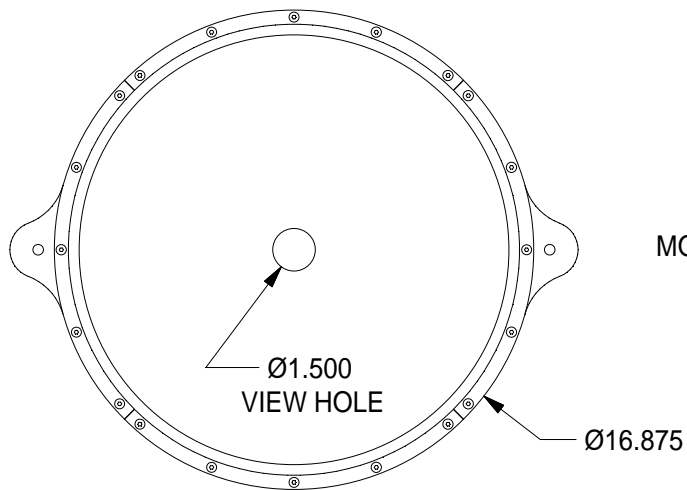

TOP VIEW

BOTTOM VIEW

SIDE VIEW

WARNING!!!

USE ONLY SPECTRUM ILLUMINATION LDM2 ADAPTER. DO NOT CONNECT LIGHT TO 24VDC DIRECTLY. FAILURE TO FOLLOW THESE DIRECTIONS WILL RESULT IN PREMATURE LED FAILURE AND VOID THE WARRANTY.

DL12.25 MOUNT DRAWING