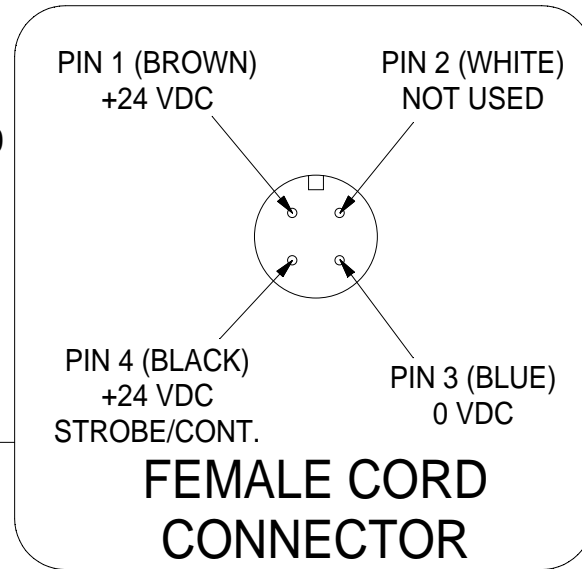

FRONT VIEW

BACK VIEW

SIDE VIEW

RL4 MOUNT SPECIFICATIONS