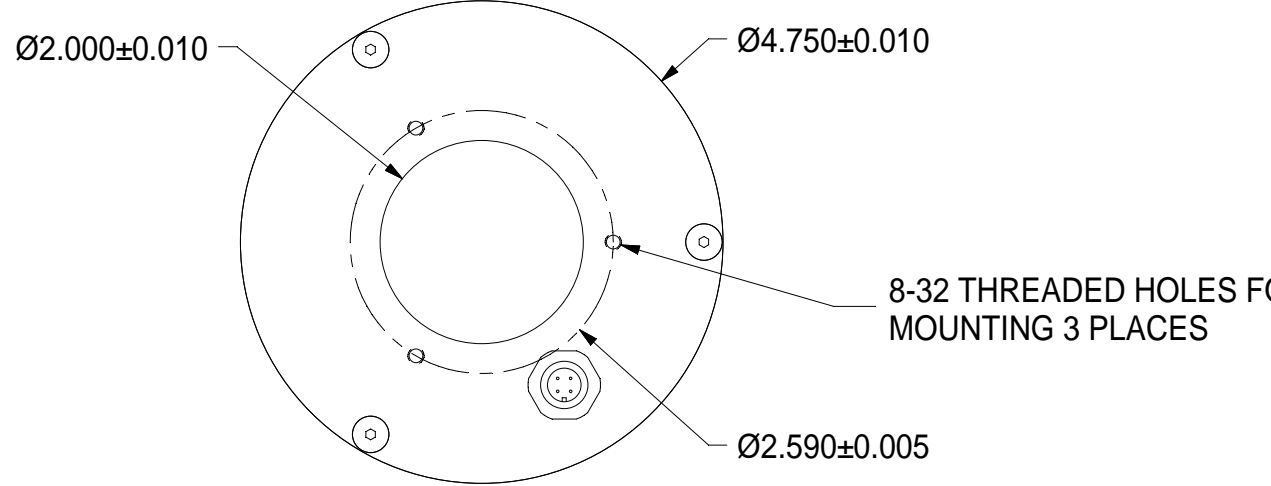

FRONT VIEW

BACK VIEW

SIDE VIEW

RL4 MOUNT SPECIFICATIONS