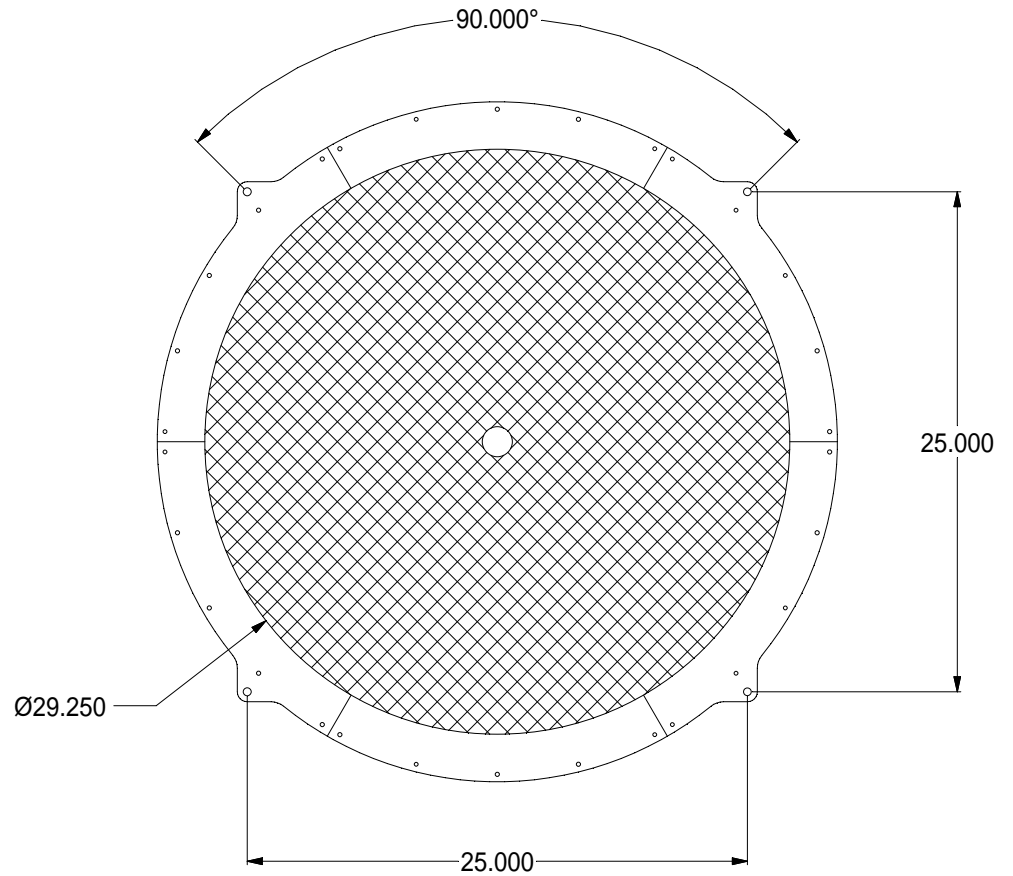

TOP VIEW

BOTTOM VIEW

SIDE VIEW

17.125

THIS DIMENSION IS APPROXIMATE

WARNING!!!

USE ONLY SPECTRUM ILLUMINATION LDM ADAPTER. DO NOT CONNECT LIGHT TO 24VDC DIRECTLY. FAILURE TO FOLLOW THESE DIRECTIONS WILL RESULT IN PREMATURE LED FAILURE AND VOID THE WARRANTY.

DL29.25 MOUNT SPECIFICATIONS