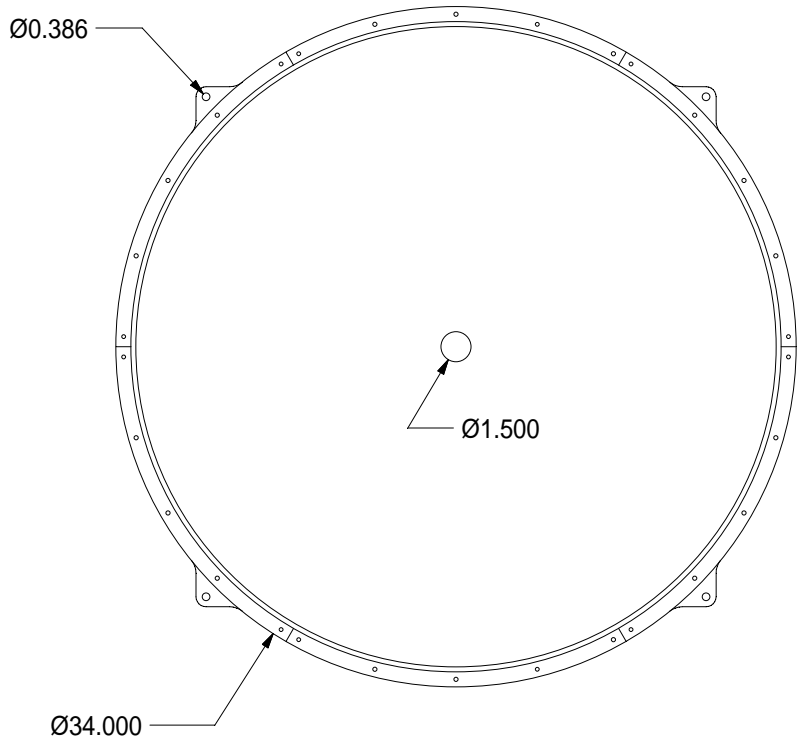

TOP VIEW

BOTTOM VIEW

SIDE VIEW

17.125

THIS DIMENSION IS APPROXIMATE

WARNING!!!

USE ONLY SPECTRUM ILLUMINATION LDM ADAPTER. DO NOT CONNECT LIGHT TO 24VDC DIRECTLY. FAILURE TO FOLLOW THESE DIRECTIONS WILL RESULT IN PREMATURE LED FAILURE AND VOID THE WARRANTY.

DL29.25 MOUNT SPECIFICATIONS