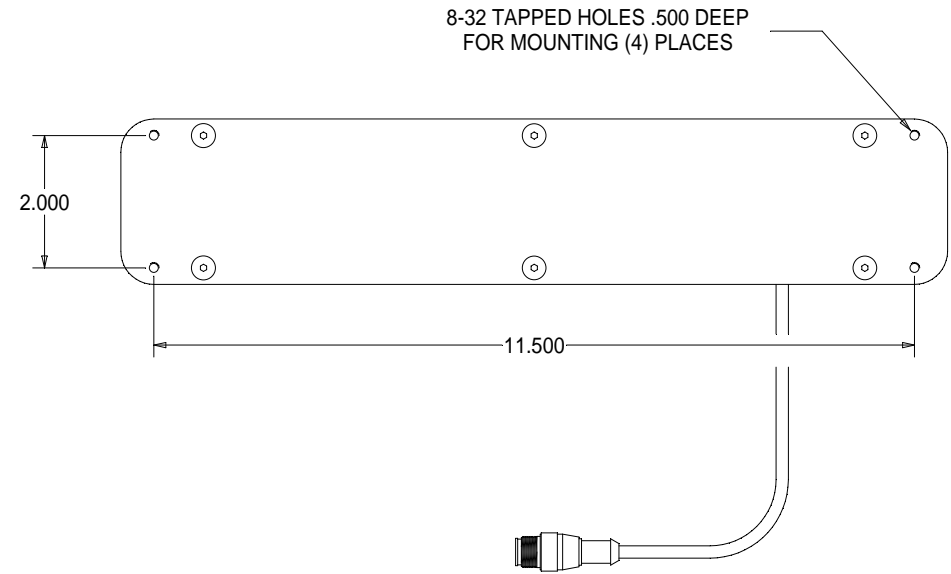

TOP VIEW

BOTTOM VIEW

SIDE VIEW

WARNING!!!

USE ONLY SPECTRUM ILLUMINATION LDM ADAPTER. DO NOT CONNECT LIGHT TO 24VDC DIRECTLY. FAILURE TO FOLLOW THESE DIRECTIONS WILL RESULT IN PREMATURE LED FAILURE AND VOID THE WARRANTY.

LL111.5 MOUNT SPECIFICATIONS