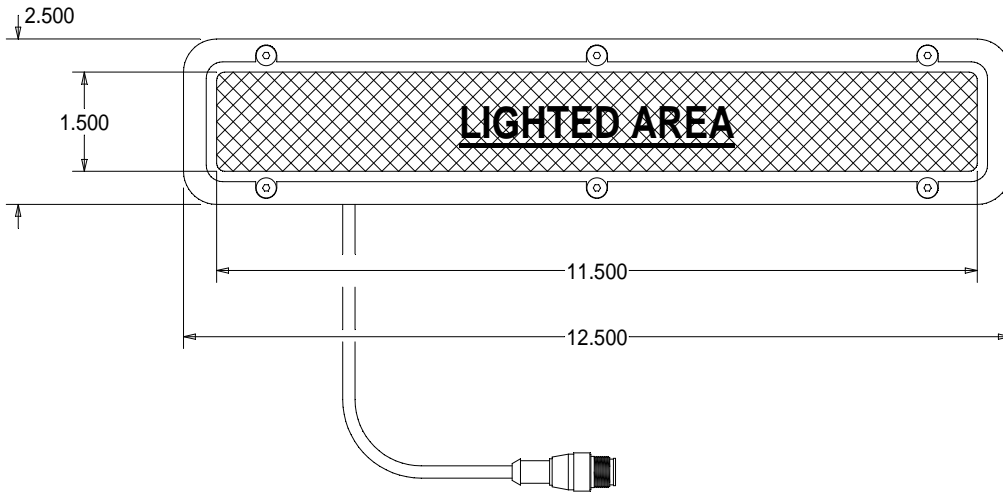

TOP VIEW

BOTTOM VIEW

SIDE VIEW

WARNING!!!

USE ONLY SPECTRUM ILLUMINATION LDM ADAPTER. DO NOT CONNECT LIGHT TO 24VDC DIRECTLY. FAILURE TO FOLLOW THESE DIRECTIONS WILL RESULT IN PREMATURE LED FAILURE AND VOID THE WARRANTY.

LL111.5 MOUNT SPECIFICATIONS