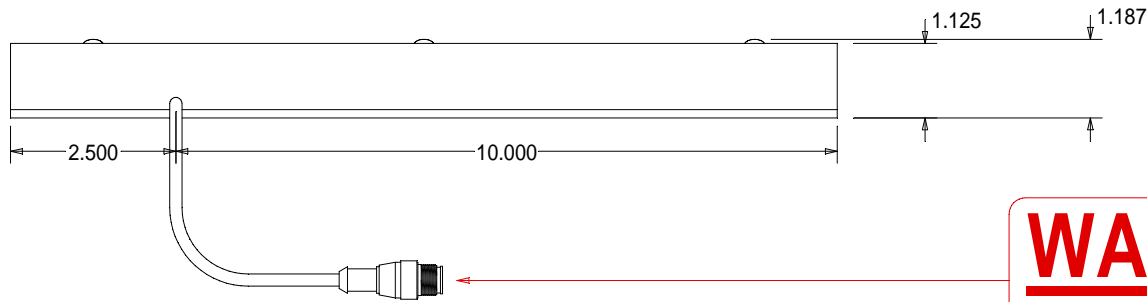

TOP VIEW

BOTTOM VIEW

SIDE VIEW

WARNING!!!

USE ONLY SPECTRUM ILLUMINATION LDM ADAPTER. DO NOT CONNECT LIGHT TO 24VDC DIRECTLY. FAILURE TO FOLLOW THESE DIRECTIONS WILL RESULT IN PREMATURE LED FAILURE AND VOID THE WARRANTY.

LL111.5 MOUNT SPECIFICATIONS